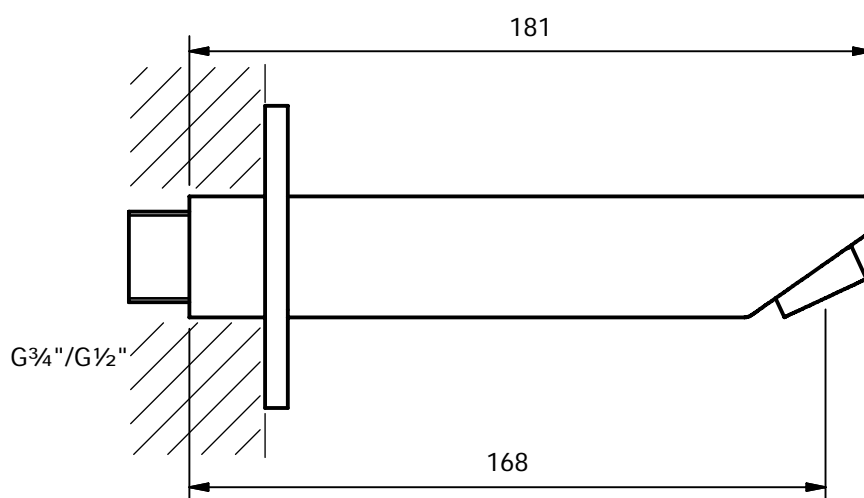

CRESTIAL™
Wasser Musik

Series Eins+ C13100

Wall mounted bath spout, with optional $\frac{3}{4}$ " male/female & female $\frac{1}{2}$ " inlet, with sliding flange