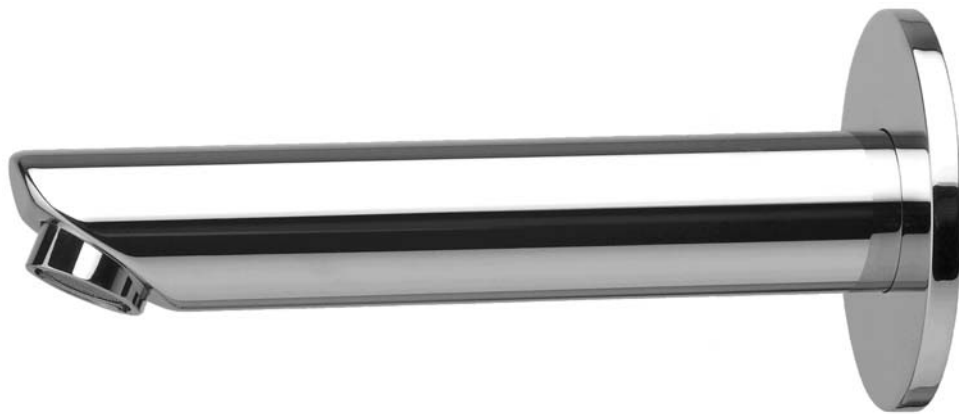

CRESTIAL™
Wasser Musik

Series Eins+ C13100

Wall mounted bath spout, with optional $\frac{3}{4}$ " male/female & female $\frac{1}{2}$ " inlet, with sliding flange