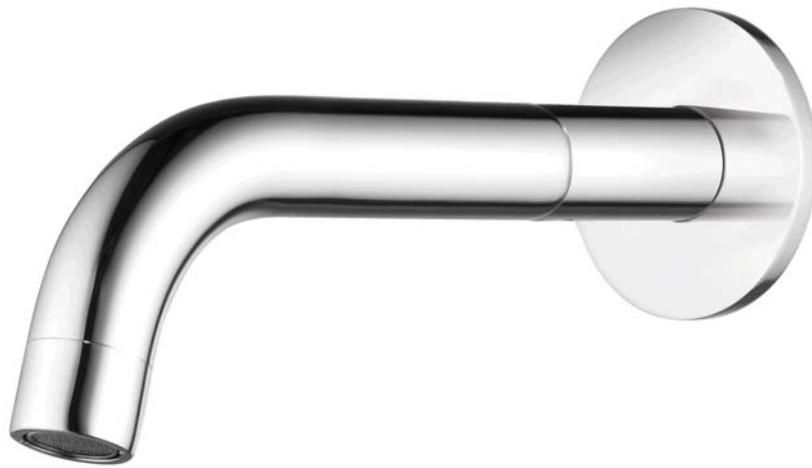

CRESTIAL™
Wasser Musik

Series Eins+
C13105

Wall mounted basin spout $\frac{1}{2}$ ", with sliding flange