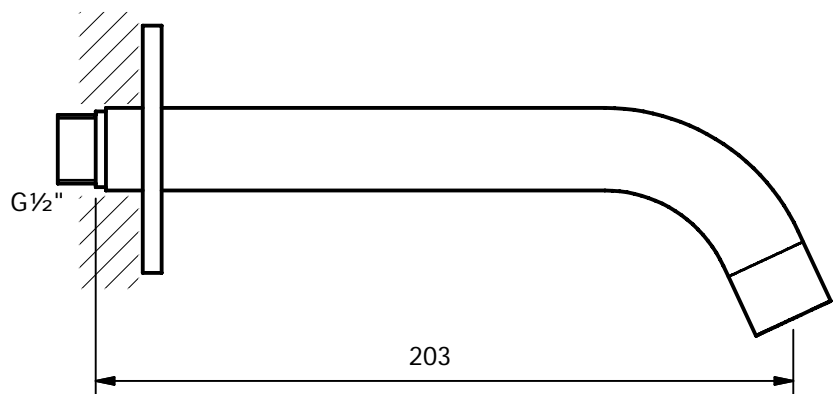

CRESTIAL™
Wasser Musik

Series Eins+
C13105

Wall mounted basin spout $\frac{1}{2}$ ", with sliding flange