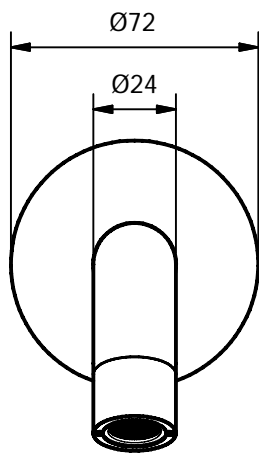

CRESTIAL™
Wasser Musik

Series Eins+
C13105

Wall mounted basin spout $\frac{1}{2}$ ", with sliding flange