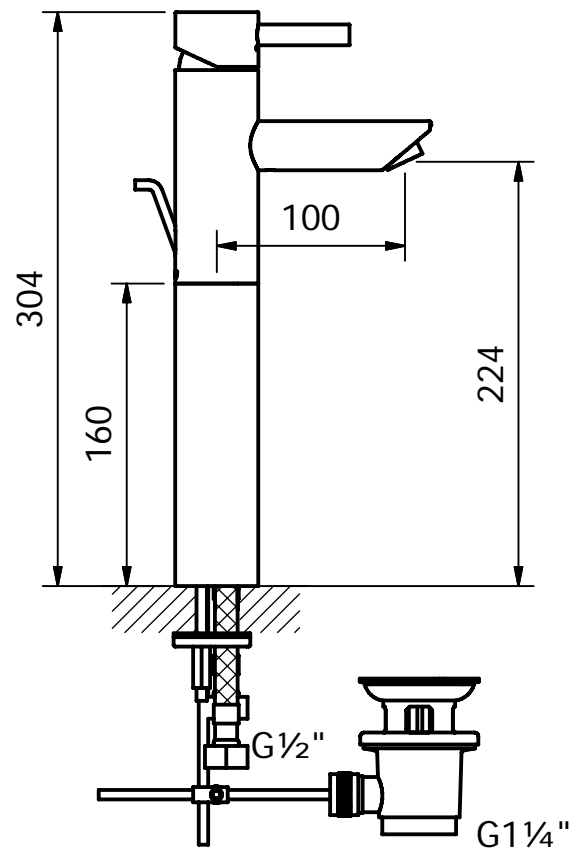

CRESTIAL™

Wasser Musik

Faucet column only for elevating basin mixer C33103, push rod extension, extended studs, 590mm length hot/cold flexible feed tubes

C18000