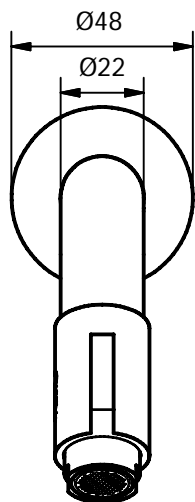

CRESTIAL™  
Wasser Musik

Series Eins+  
C20103

Wall mounted cold tap 1/2", ceramic headpart and sliding wall flange