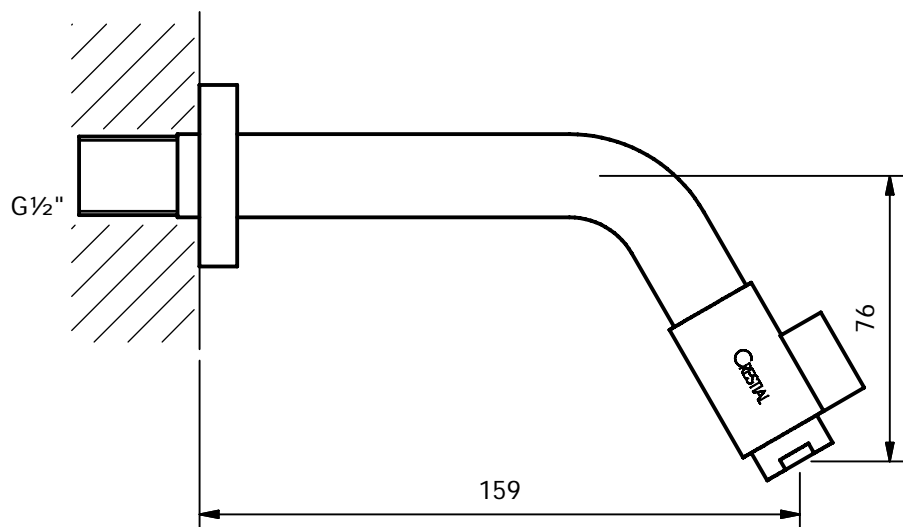

CRESTIAL™  
Wasser Musik

Series Eins+  
C20103

Wall mounted cold tap 1/2", ceramic headpart and sliding wall flange