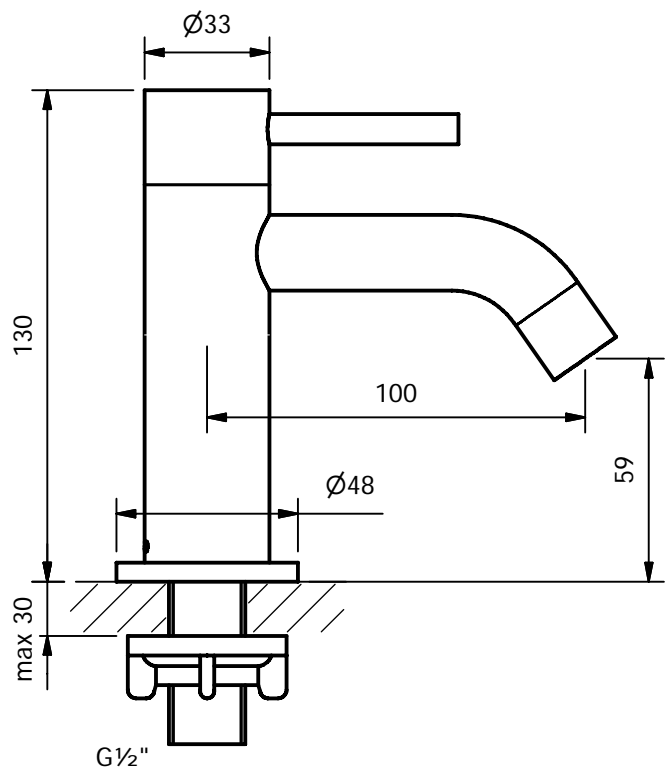

# CRESTIAL™

Wasser Musik

Series Eins+  
C20107

Deck mounted cold tap  $\frac{1}{2}''$ , ceramic headpart