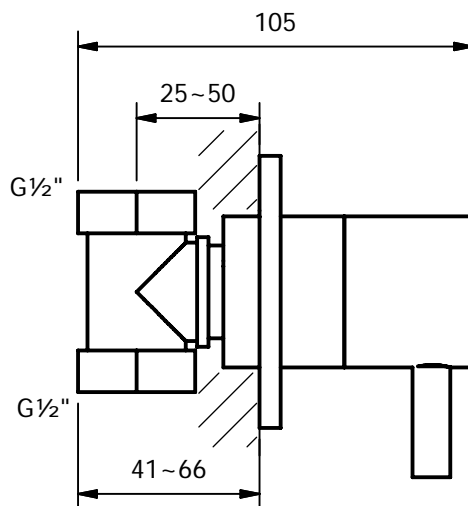

CRESTIAL™
Wasser Musik

Series Eins+

C20201 - concealed valve, hot

C20202 - concealed valve, cold

Concealed valve 1/2", ceramic headpart, sliding wall flange