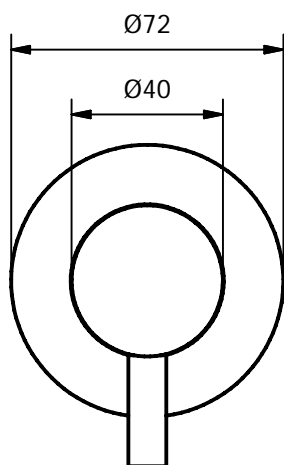

CRESTIAL™
Wasser Musik

Series Eins+

C20201 - concealed valve, hot

C20202 - concealed valve, cold

Concealed valve 1/2", ceramic headpart, sliding wall flange