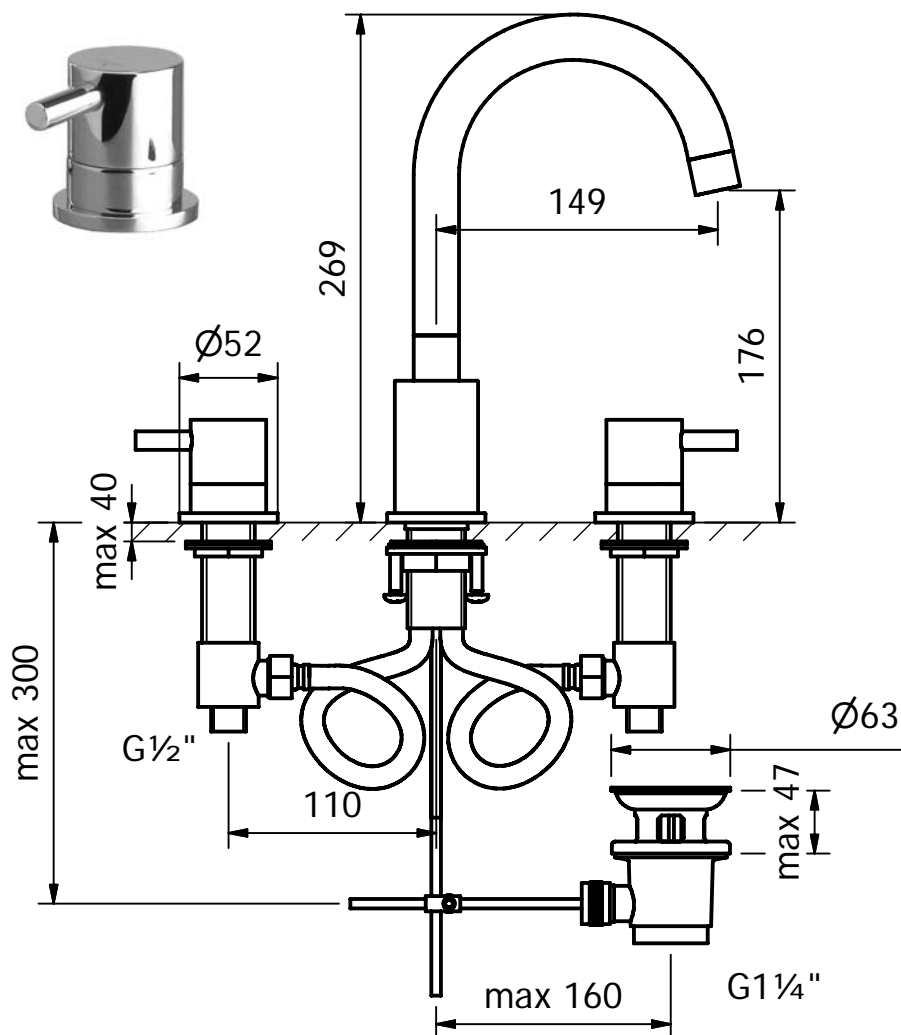

CRESTIAL™

Wasser Musik

Series Eins+

3 hole deck mounted basin mixer $\frac{1}{2}$ ", ceramic headparts, swivel spout, pop-up waste set $1\frac{1}{4}$ "

C20301