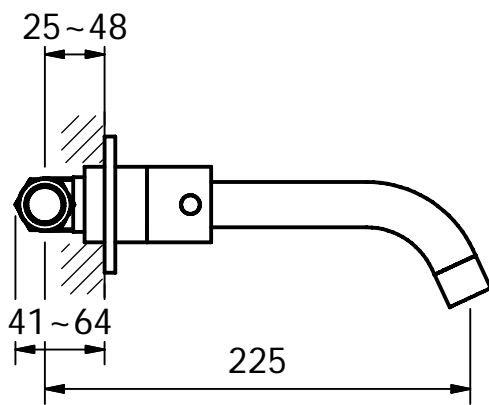

CRESTIAL™

Wasser Musik

Series Eins+

3 hole wall mounted basin mixer 1/2", ceramic headparts, sliding wall flange
concealed connectors, spout

C20400