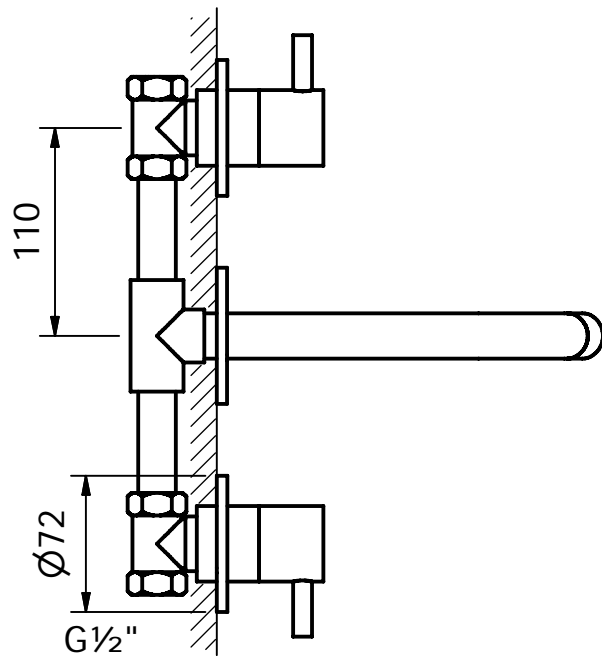

CRESTIAL™

Wasser Musik

Series Eins+

3 hole wall mounted basin mixer 1/2", ceramic headparts, sliding wall flange
concealed connectors, spout

C20400