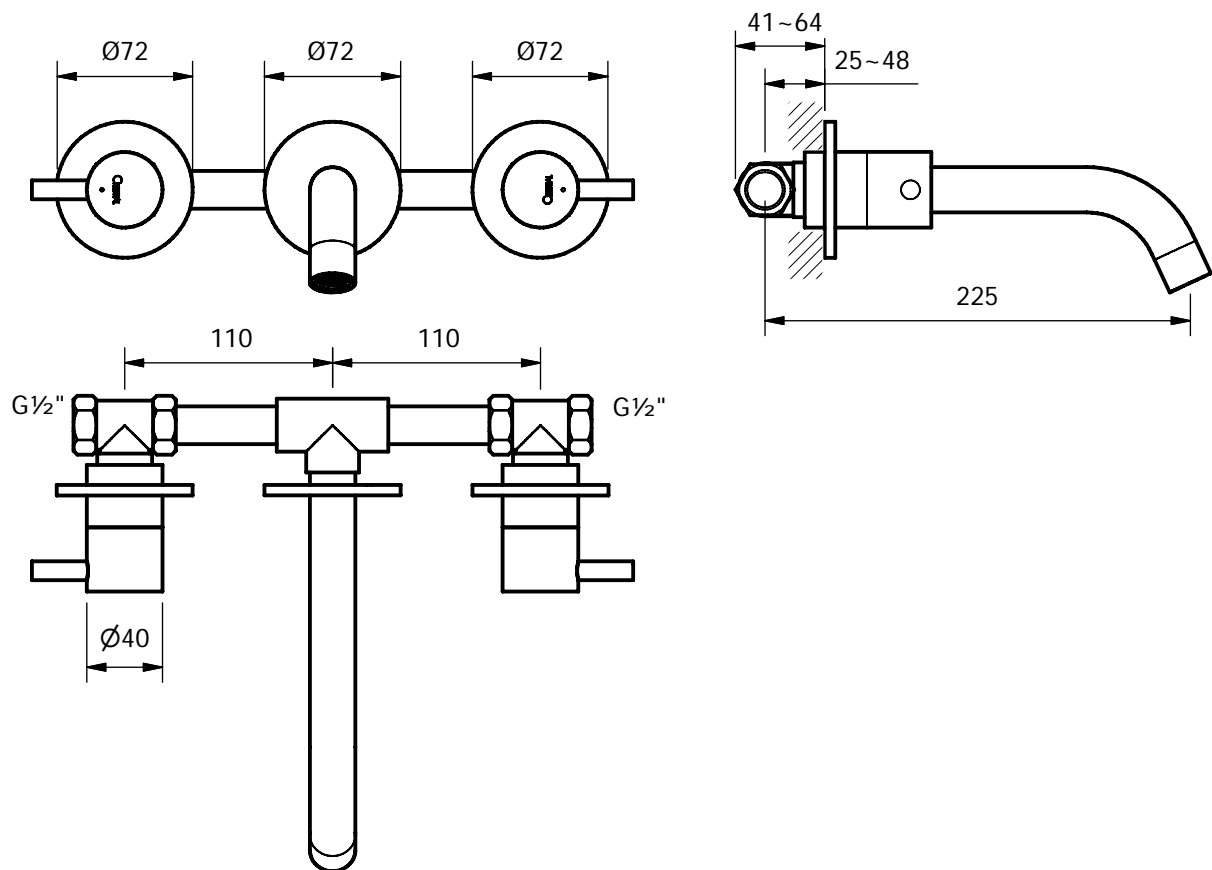

## Series Eins+ C20400

3 hole wall mounted basin mixer  $\frac{1}{2}$ ", ceramic headparts, spout,  
with concealed pipings