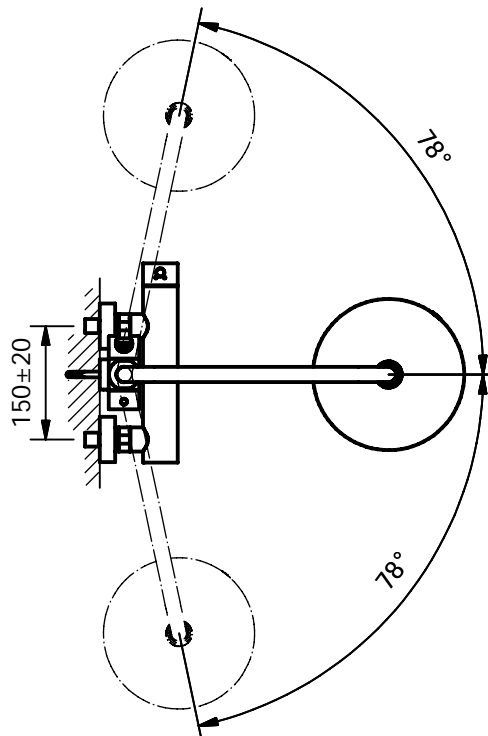

CRESTIAL™

Wasser Musik

Series EINS+ C28015 - shower set with fixed handshower holder

Wall mounted shower set 1/2", ceramic cartridge, automatic diverter, adjustable shower arm, headshower, handshower, metal hose, exposed shower mixer

CRESTIAL™

Wasser Musik

Series EINS+ C28016 - shower set with adjustable handshower holder

Wall mounted shower set 1/2", ceramic cartridge, automatic diverter, adjustable shower arm, headshower, handshower, metal hose, exposed shower mixer

CRESTIAL™

Wasser Musik

Series EINS+ C28066 - shower set with adjustable handshower holder

Wall mounted shower set 1/2", ceramic cartridge, automatic diverter, adjustable shower arm, headshower, handshower, metal hose, exposed shower mixer