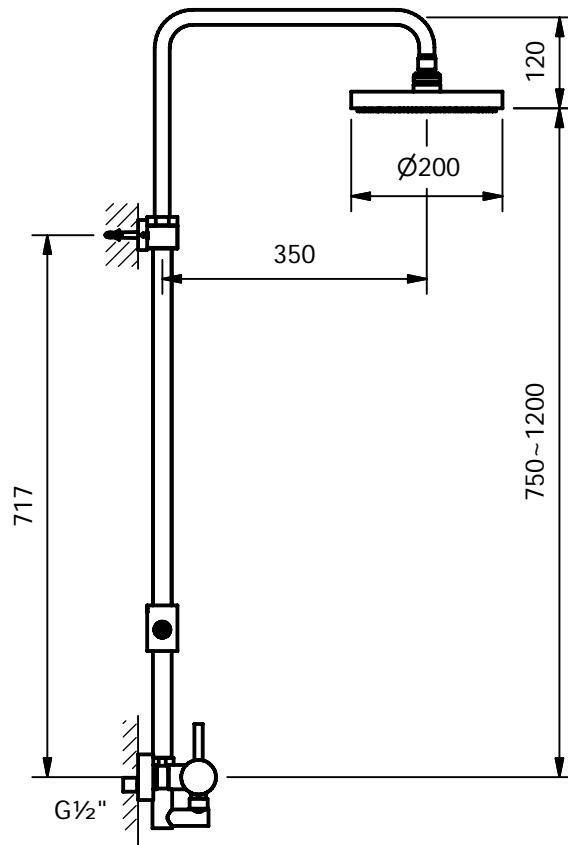

CRESTIAL™

Wasser Musik

Series EINS+ C28015 - shower set with fixed handshower holder

Wall mounted shower set 1/2", ceramic cartridge, automatic diverter, adjustable shower arm, headshower, handshower, metal hose, exposed shower mixer

CRESTIAL™

Wasser Musik

Series EINS+ C28016 - shower set with adjustable handshower holder

Wall mounted shower set 1/2", ceramic cartridge, automatic diverter, adjustable shower arm, headshower, handshower, metal hose, exposed shower mixer

CRESTIAL™

Wasser Musik

Series EINS+ C28066 - shower set with adjustable handshower holder

Wall mounted shower set 1/2", ceramic cartridge, automatic diverter, adjustable shower arm, headshower, handshower, metal hose, exposed shower mixer