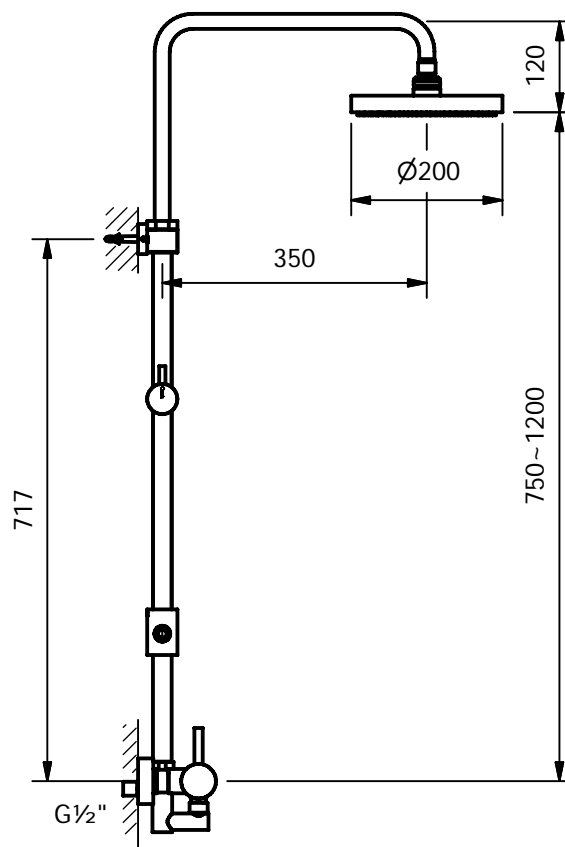

CRESTIAL™

Wasser Musik

Series EINS+ C28015 - shower set with fixed handshower holder

Wall mounted shower set 1/2", ceramic cartridge, automatic diverter, adjustable shower arm, headshower, handshower, metal hose, exposed shower mixer

CRESTIAL™

Wasser Musik

Series EINS+ C28016 - shower set with adjustable handshower holder

Wall mounted shower set 1/2", ceramic cartridge, automatic diverter, adjustable shower arm, headshower, handshower, metal hose, exposed shower mixer

CRESTIAL™

Wasser Musik

Series EINS+ C28066 - shower set with adjustable handshower holder

Wall mounted shower set 1/2", ceramic cartridge, automatic diverter, adjustable shower arm, headshower, handshower, metal hose, exposed shower mixer