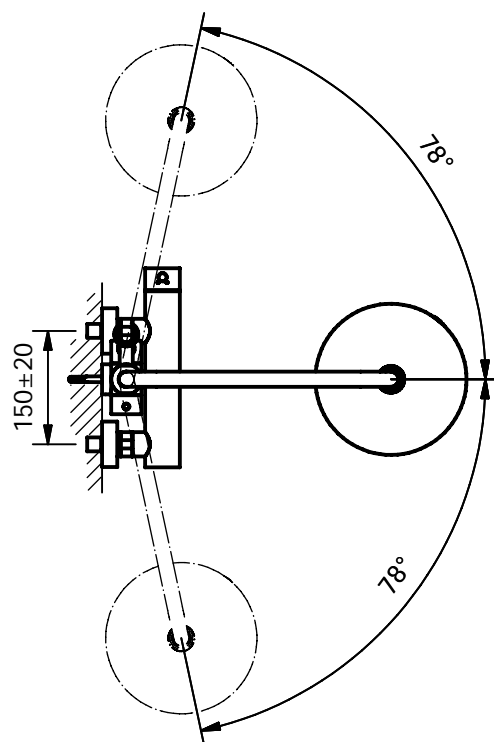

CRESTIAL™

Wasser Musik

Series EINS+ C28015 - shower set with fixed handshower holder

Wall mounted shower set 1/2", ceramic cartridge, automatic diverter, adjustable shower arm, headshower, handshower, metal hose, exposed shower mixer

CRESTIAL™

Wasser Musik

Series EINS+ C28016 - shower set with adjustable handshower holder

Wall mounted shower set 1/2", ceramic cartridge, automatic diverter, adjustable shower arm, headshower, handshower, metal hose, exposed shower mixer

CRESTIAL™

Wasser Musik

Series EINS+ C28066 - shower set with adjustable handshower holder

Wall mounted shower set 1/2", ceramic cartridge, automatic diverter, adjustable shower arm, headshower, handshower, metal hose, exposed shower mixer