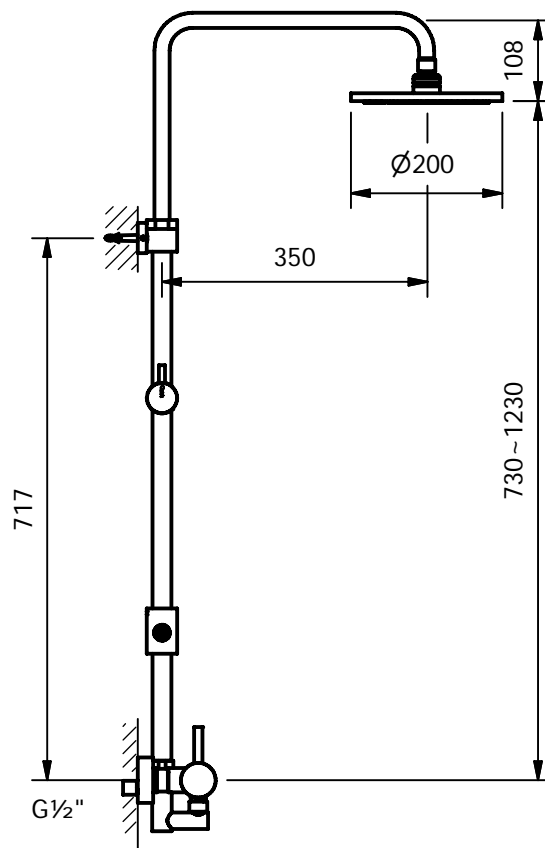

CRESTIAL™

Wasser Musik

Series EINS+ C28015 - shower set with fixed handshower holder

Wall mounted shower set 1/2", ceramic cartridge, automatic diverter, adjustable shower arm, headshower, handshower, metal hose, exposed shower mixer

CRESTIAL™

Wasser Musik

Series EINS+ C28016 - shower set with adjustable handshower holder

Wall mounted shower set 1/2", ceramic cartridge, automatic diverter, adjustable shower arm, headshower, handshower, metal hose, exposed shower mixer

CRESTIAL™

Wasser Musik

Series EINS+ C28066 - shower set with adjustable handshower holder

Wall mounted shower set 1/2", ceramic cartridge, automatic diverter, adjustable shower arm, headshower, handshower, metal hose, exposed shower mixer