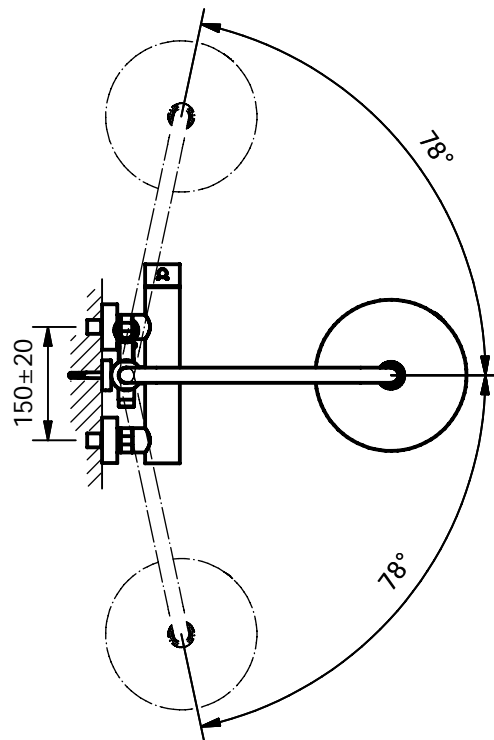

CRESTIAL™

Wasser Musik

Series EINS+ C28015 - shower set with fixed handshower holder

Wall mounted shower set 1/2", ceramic cartridge, automatic diverter, adjustable shower arm, headshower, handshower, metal hose, exposed shower mixer

CRESTIAL™

Wasser Musik

Series EINS+ C28016 - shower set with adjustable handshower holder

Wall mounted shower set 1/2", ceramic cartridge, automatic diverter, adjustable shower arm, headshower, handshower, metal hose, exposed shower mixer

CRESTIAL™

Wasser Musik

Series EINS+ C28066 - shower set with adjustable handshower holder

Wall mounted shower set 1/2", ceramic cartridge, automatic diverter, adjustable shower arm, headshower, handshower, metal hose, exposed shower mixer