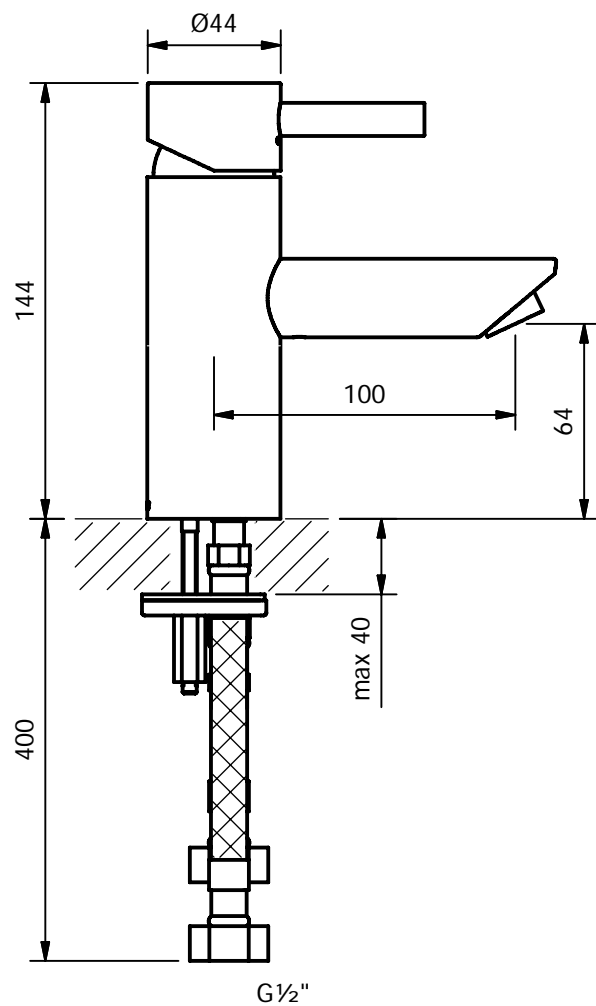

CRESTIAL™

Wasser Musik

Series Eins+ C33103

Single lever basin mixer $\frac{1}{2}$ ", ceramic cartridge, pop-up waste $1\frac{1}{4}$ ", flexible feed tubes $\frac{1}{2}$ "

CRESTIAL™
Wasser Musik

Series Eins+
C33102

Single lever basin mixer 1/2", ceramic cartridge, flexible feed tubes 1/2",
(smooth body, without waste assembly)