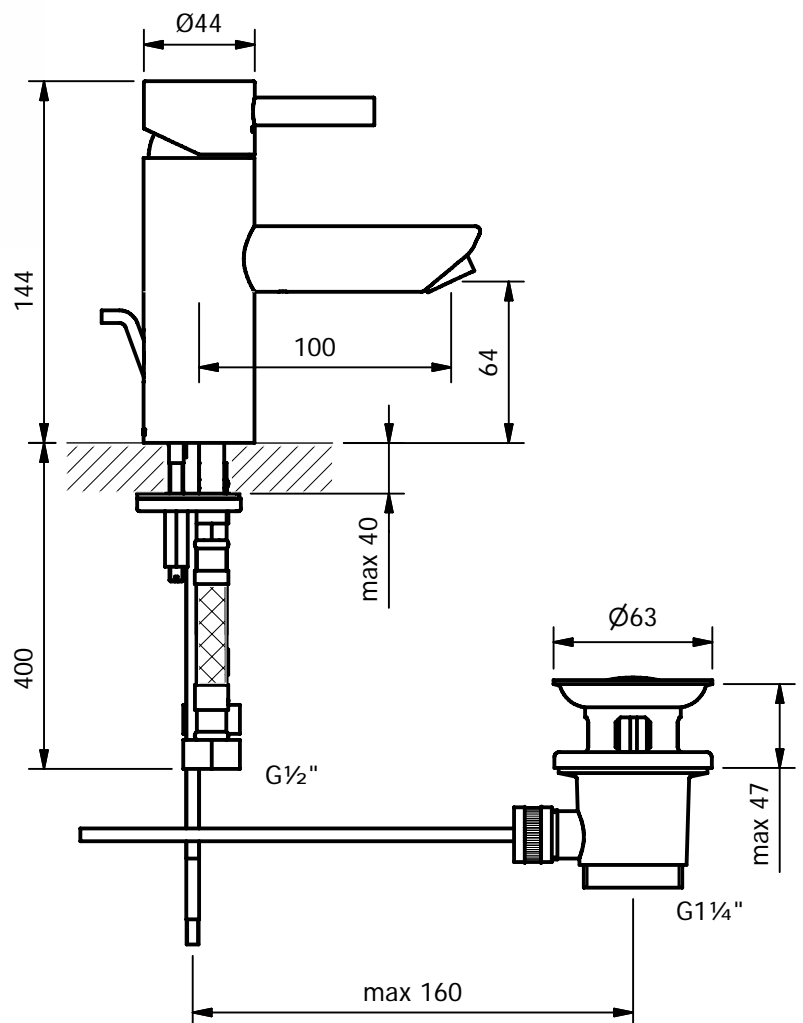

CRESTIAL™

Wasser Musik

Series Eins+ C33103

Single lever basin mixer $\frac{1}{2}$ ", ceramic cartridge, pop-up waste $1\frac{1}{4}$ ", flexible feed tubes $\frac{1}{2}$ "

CRESTIAL™
Wasser Musik

Series Eins+
C33102

Single lever basin mixer 1/2", ceramic cartridge, flexible feed tubes 1/2",
(smooth body, without waste assembly)