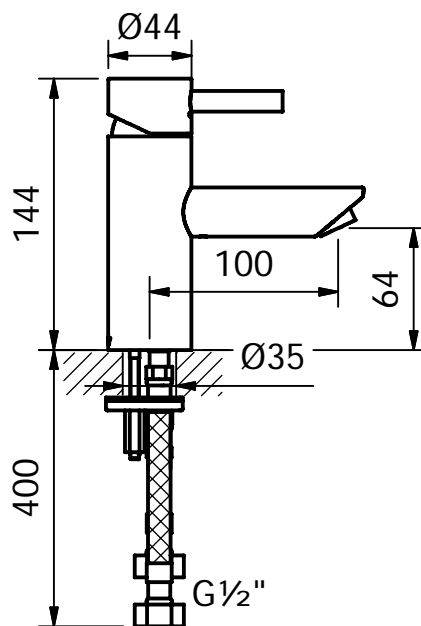

CRESTIAL™
Wasser Musik

Series Eins+

Single lever basin mixer 1/2", ceramic cartridge, hot/cold flexible feed tubes (smooth body, without waste assembly)

C33102

CRESTIAL™
Wasser Musik

Series Eins+

Single lever basin mixer $\frac{1}{2}$ ", ceramic cartridge, pop-up waste $1\frac{1}{4}$ ", hot/cold flexible feed tubes

C33103