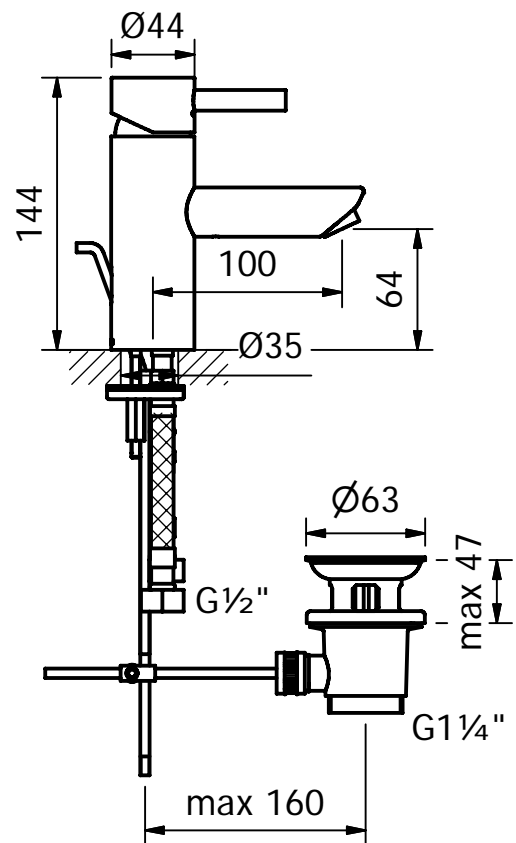

CRESTIAL™
Wasser Musik

Series Eins+

Single lever basin mixer 1/2", ceramic cartridge, hot/cold flexible feed tubes (smooth body, without waste assembly)

C33102

CRESTIAL™
Wasser Musik

Series Eins+

Single lever basin mixer $\frac{1}{2}$ ", ceramic cartridge, pop-up waste $1\frac{1}{4}$ ", hot/cold flexible feed tubes

C33103