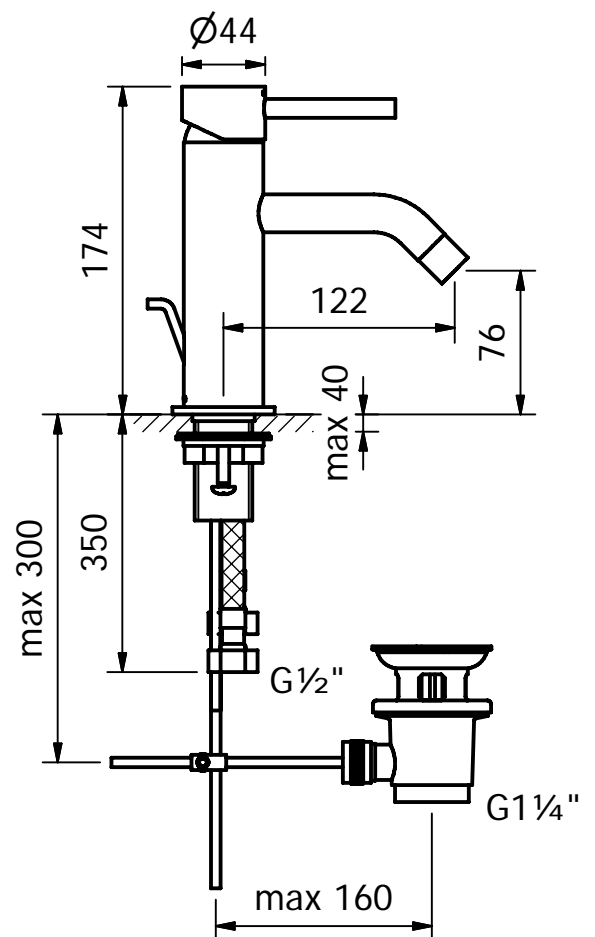

CRESTIAL™
Wasser Musik

Series Eins+

Single lever basin mixer $\frac{1}{2}''$, ceramic cartridge, hot/cold flexible feed tubes
(smooth body, without waste assembly)

C33152

CRESTIAL™

Wasser Musik

Series Eins+

Single lever basin mixer ½", ceramic cartridge, pop-up waste set 1¼", hot/cold flexible feed tubes

C33153