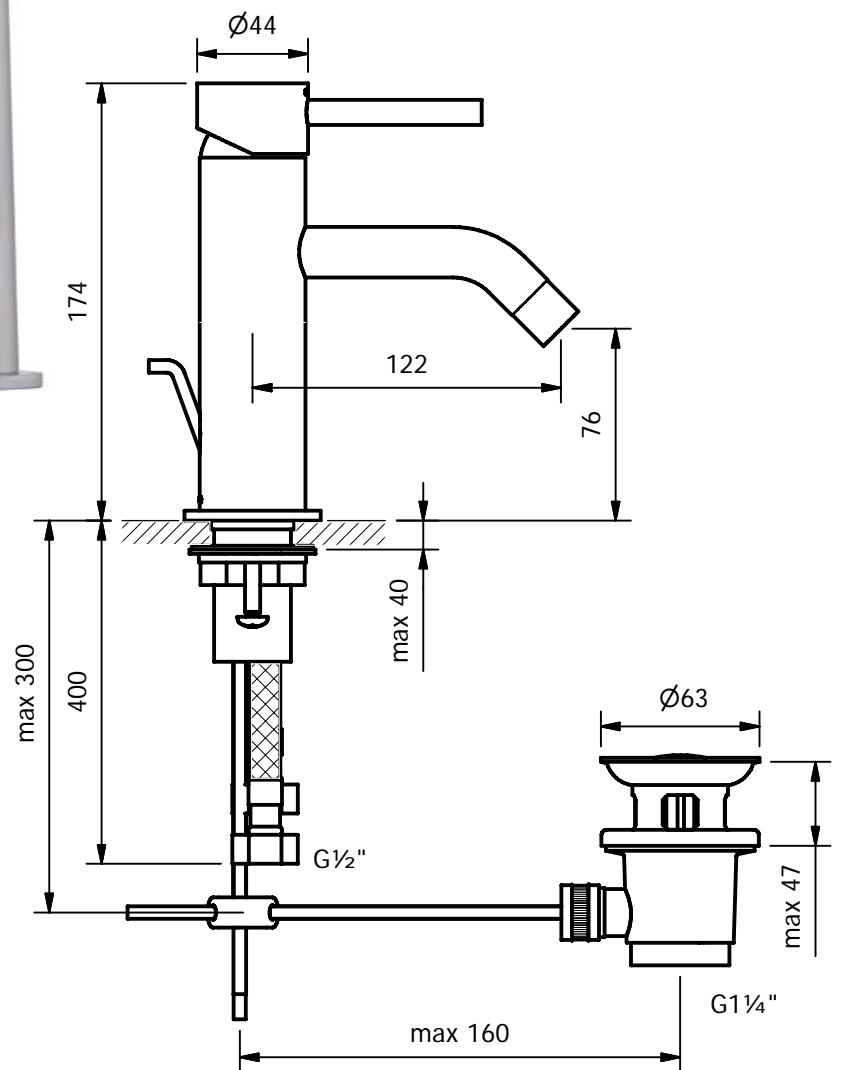

CRESTIAL™
Wasser Musik

Series Eins+
C33153

Single lever basin mixer $\frac{1}{2}$ ", ceramic cartridge, pop-up waste set $1\frac{1}{4}$ ", flexible feed tubes $\frac{1}{2}$ "

CRESTIAL™
Wasser Musik

Series Eins+
C33152

Single lever basin mixer 1/2", ceramic cartridge, flexible feed tubes 1/2",
(smooth body, without waste assembly)