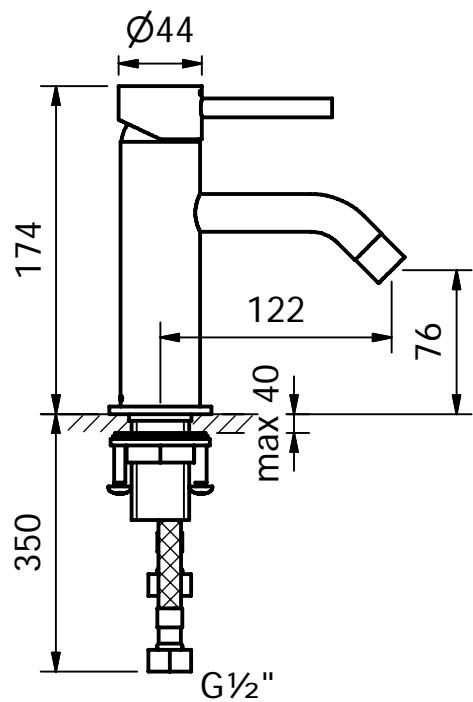

CRESTIAL™
Wasser Musik

Series Eins+

Single lever basin mixer $\frac{1}{2}''$, ceramic cartridge, hot/cold flexible feed tubes
(smooth body, without waste assembly)

C33152

CRESTIAL™

Wasser Musik

Series Eins+

Single lever basin mixer ½", ceramic cartridge, pop-up waste set 1¼", hot/cold flexible feed tubes

C33153