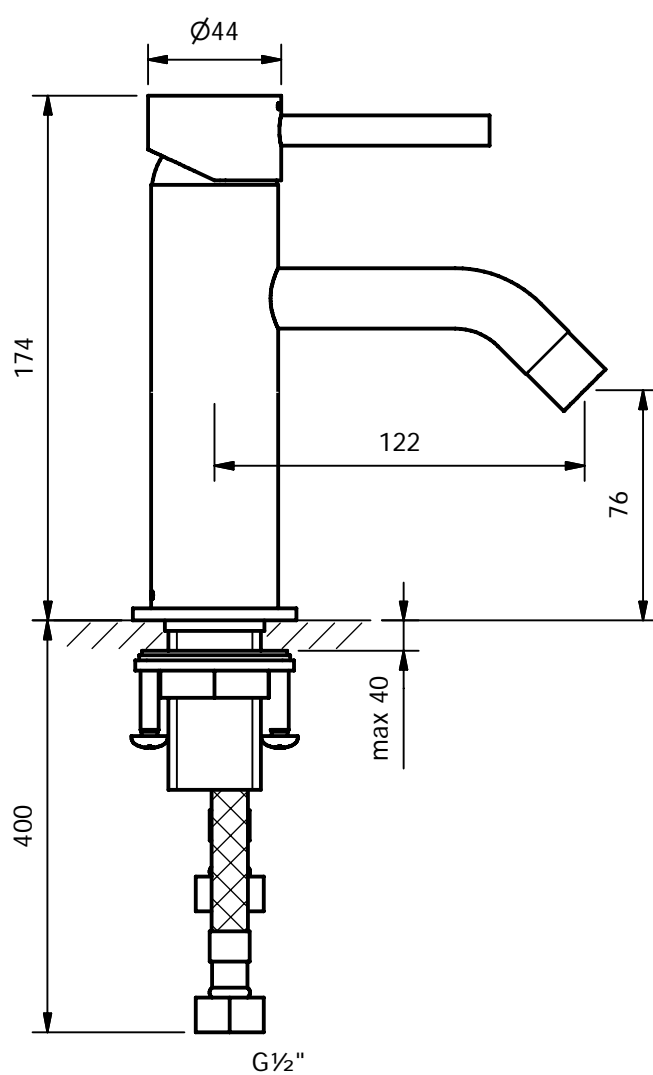

CRESTIAL™
Wasser Musik

Series Eins+
C33153

Single lever basin mixer $\frac{1}{2}$ ", ceramic cartridge, pop-up waste set $1\frac{1}{4}$ ", flexible feed tubes $\frac{1}{2}$ "

CRESTIAL™
Wasser Musik

Series Eins+
C33152

Single lever basin mixer 1/2", ceramic cartridge, flexible feed tubes 1/2",
(smooth body, without waste assembly)