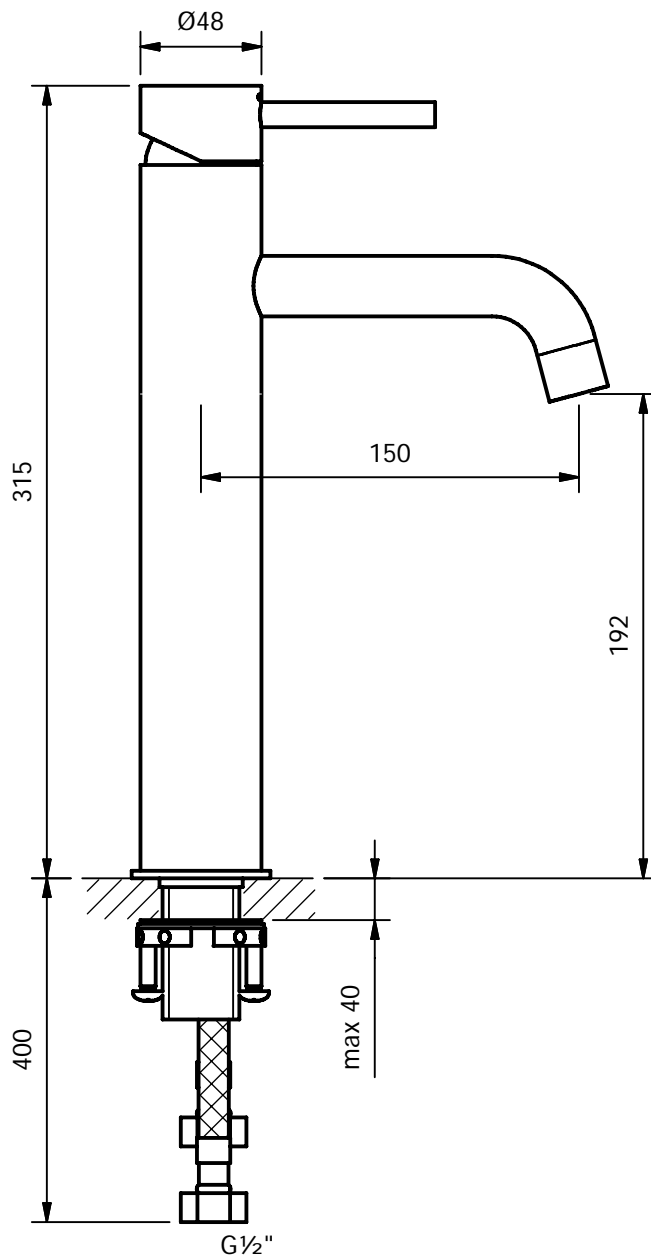

CRESTIAL™
Wasser Musik

Series Eins+
C33157

Single lever basin mixer 1/2", ceramic cartridge, flexible feed tubes 1/2"