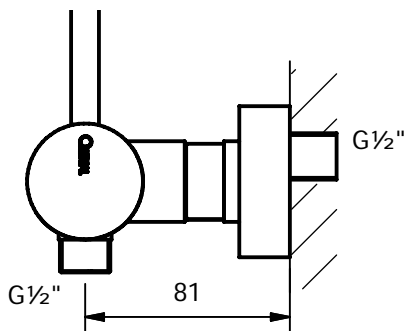

CRESTIAL™
Wasser Musik

Series Eins+
C33571

Single lever exposed shower mixer 1/2", ceramic cartridge, shower outlet 1/2",
S-unions 1/2"x3/4"