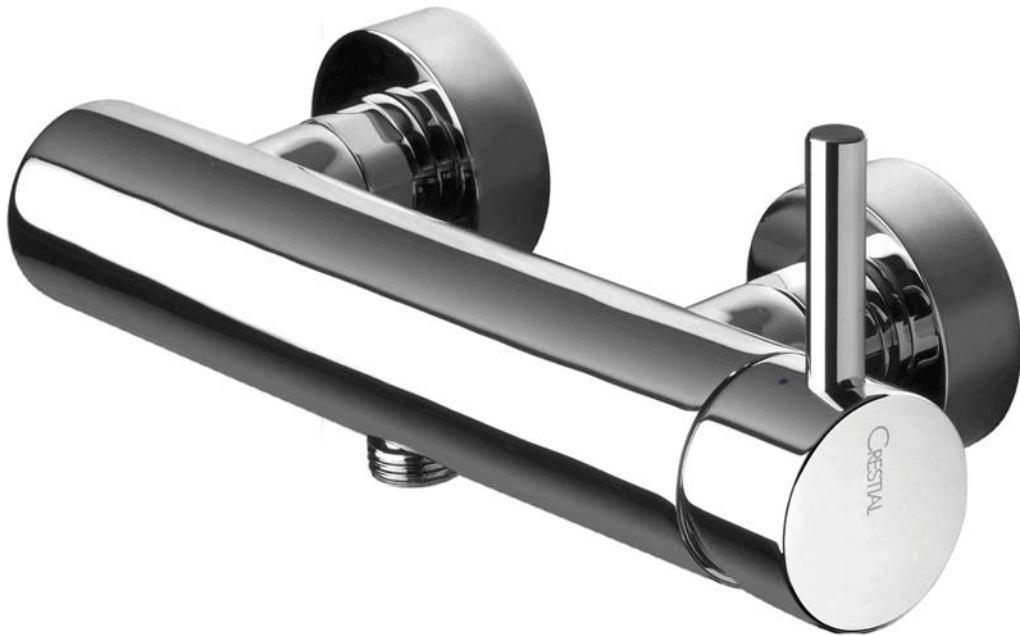

CRESTIAL™
Wasser Musik

Series Eins+
C33571

Single lever exposed shower mixer 1/2", ceramic cartridge, shower outlet 1/2",
S-unions 1/2"x3/4"