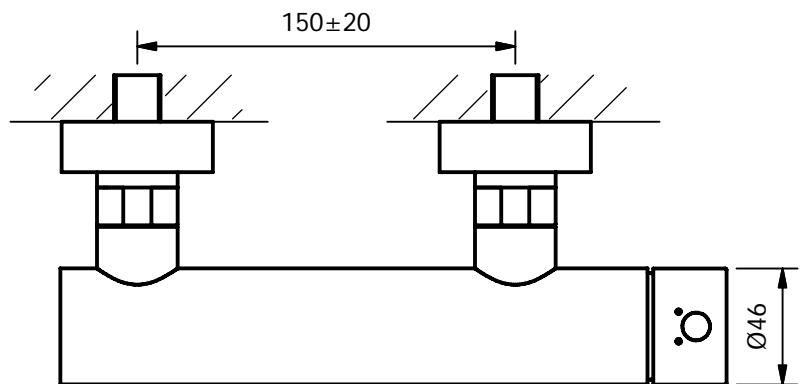

CRESTIAL™
Wasser Musik

Series Eins+
C33571

Single lever exposed shower mixer 1/2", ceramic cartridge, shower outlet 1/2",
S-unions 1/2"x3/4"