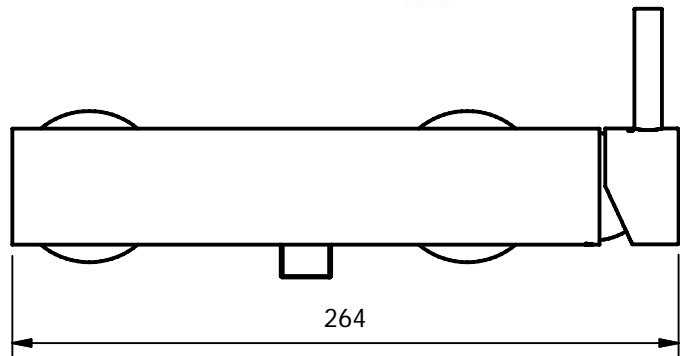

CRESTIAL™
Wasser Musik

Series Eins+
C33571

Single lever exposed shower mixer 1/2", ceramic cartridge, shower outlet 1/2",
S-unions 1/2"x3/4"