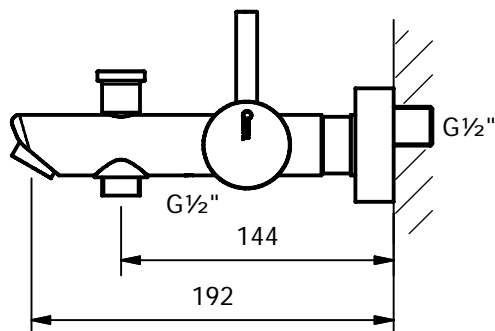

## Series Eins+ C33574

Single lever exposed bath shower mixer 1/2", ceramic cartridge, automatic diverter, shower outlet 1/2", S-unions 1/2"x3/4"