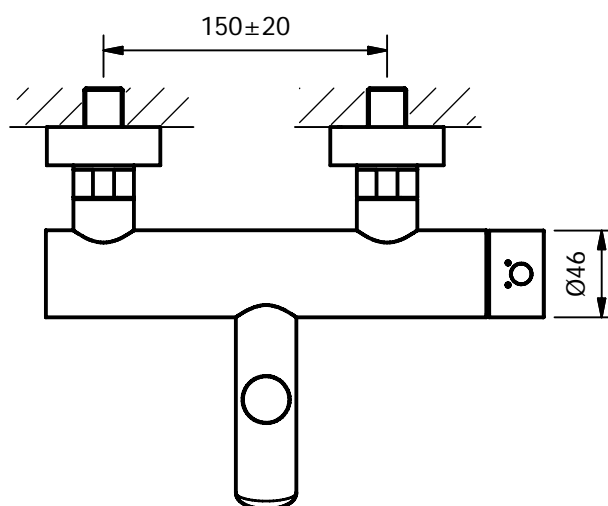

## Series Eins+ C33574

Single lever exposed bath shower mixer 1/2", ceramic cartridge, automatic diverter, shower outlet 1/2", S-unions 1/2"x3/4"