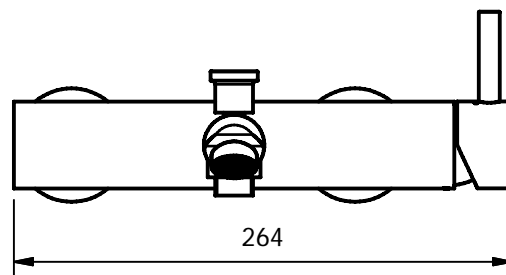

## Series Eins+ C33574

Single lever exposed bath shower mixer 1/2", ceramic cartridge, automatic diverter, shower outlet 1/2", S-unions 1/2"x3/4"