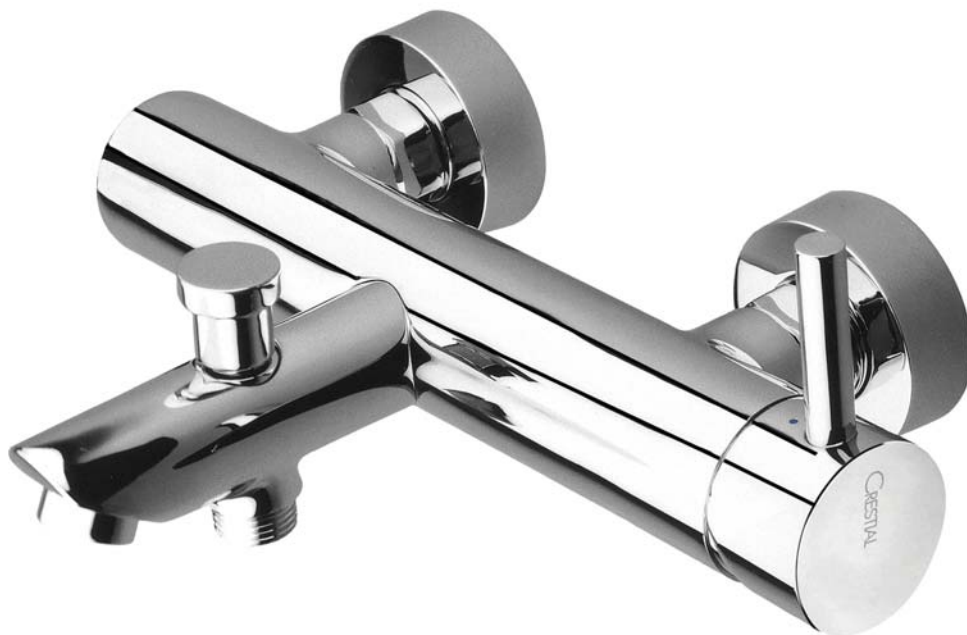

CRESTIAL™  
Wasser Musik

## Series Eins+ C33574

Single lever exposed bath shower mixer 1/2", ceramic cartridge, automatic diverter, shower outlet 1/2", S-unions 1/2"x3/4"