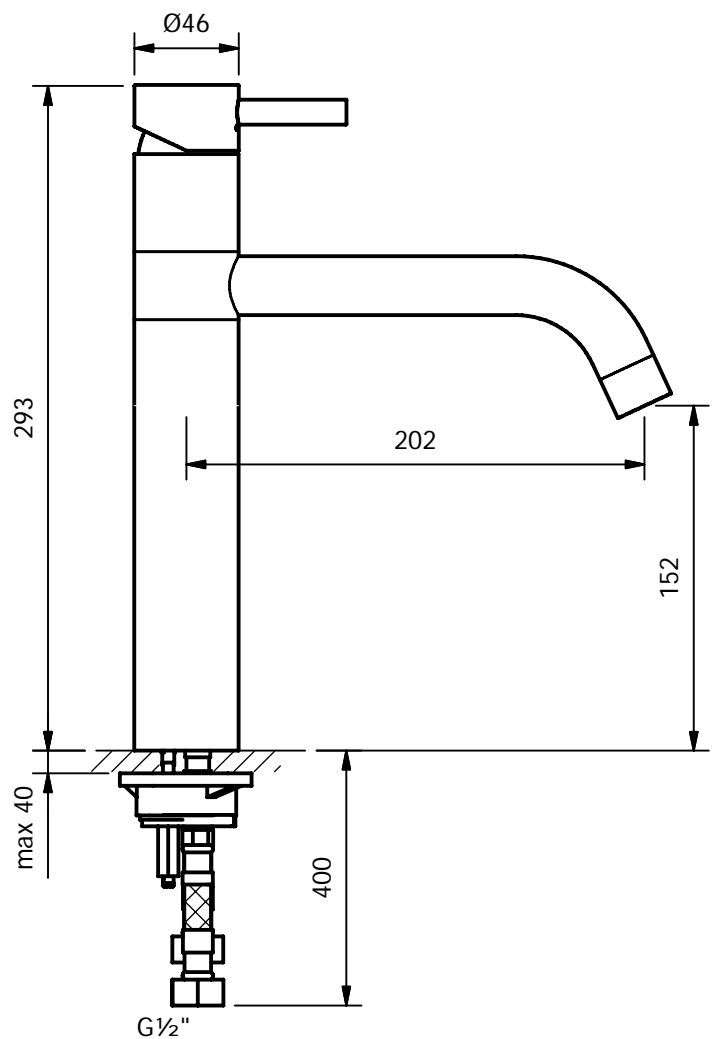

CRESTIAL™
Wasser Musik

Series Eins+
C33755

Single lever sink mixer $\frac{1}{2}''$, ceramic cartridge, swivel spout, flexible feed tubes $\frac{1}{2}''$