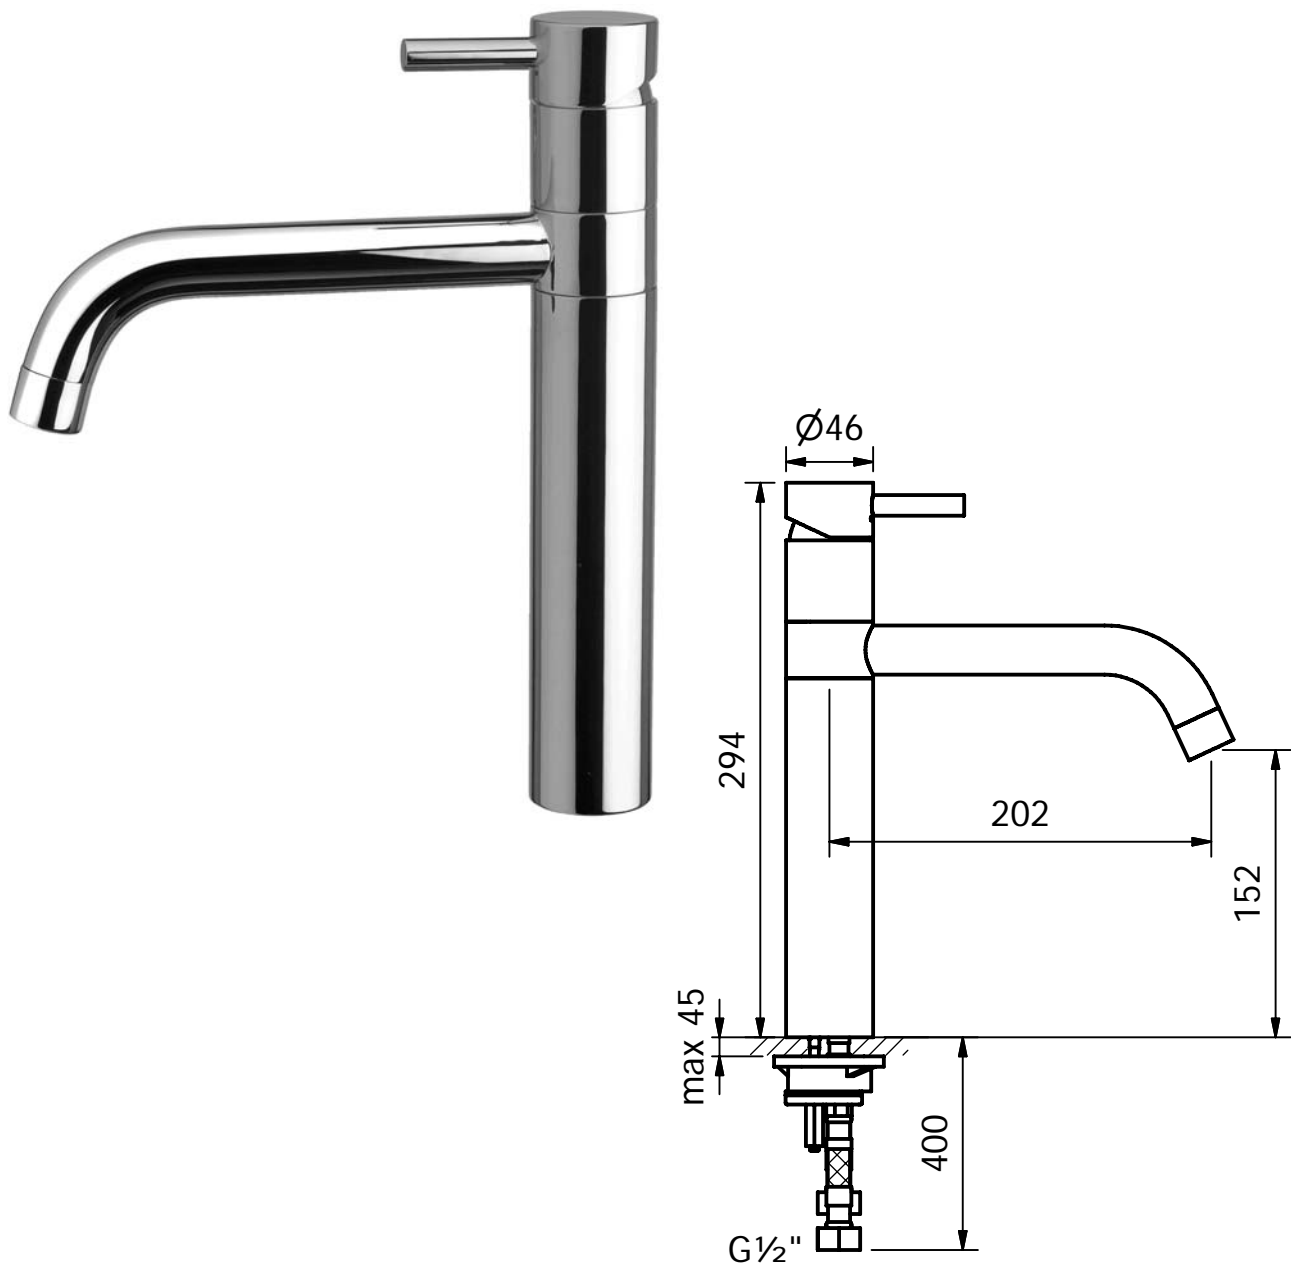

CRESTIAL™  
Wasser Musik

### Series Eins+

Single lever sink mixer 1/2", ceramic cartridge, swivel spout, hot/cold flexible feed tubes

C33755