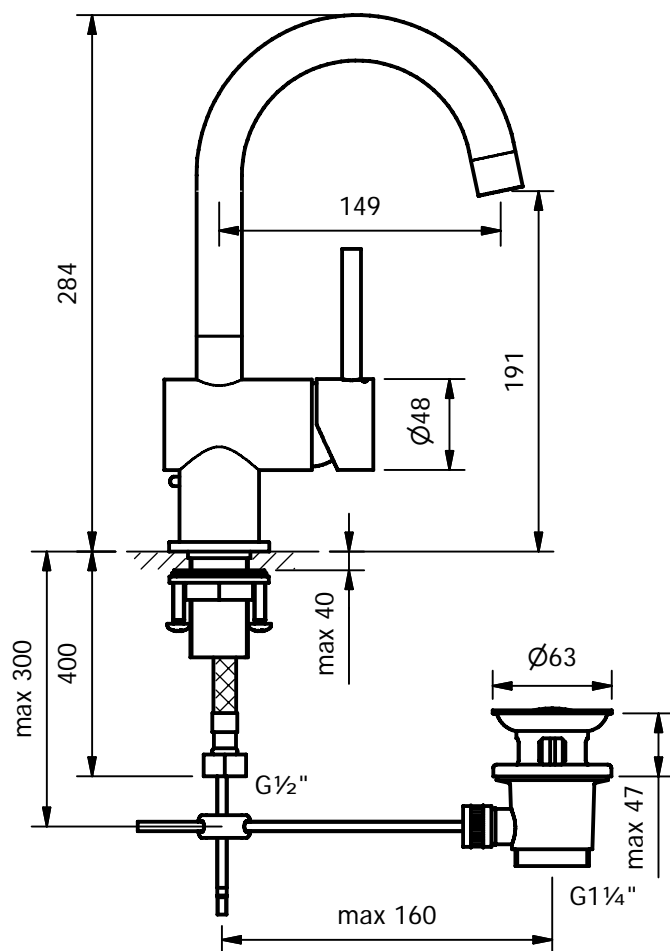

## Series Eins+ C33774

Single lever basin mixer  $\frac{1}{2}$ " , ceramic cartridge, swivel spout, pop-up waste  $1\frac{1}{4}$ " , flexible feed tubes  $\frac{1}{2}$ "