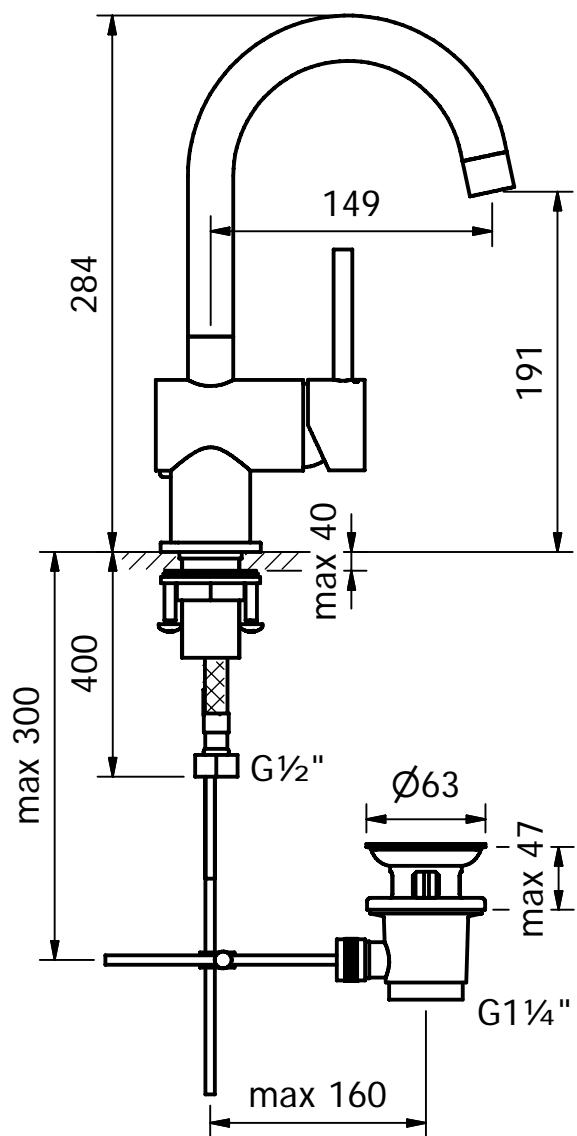

## Series Eins+

Single lever basin mixer 1/2", ceramic cartridge, swivel spout, pop-up waste 1 1/4", hot/cold flexible feed tubes

C33774