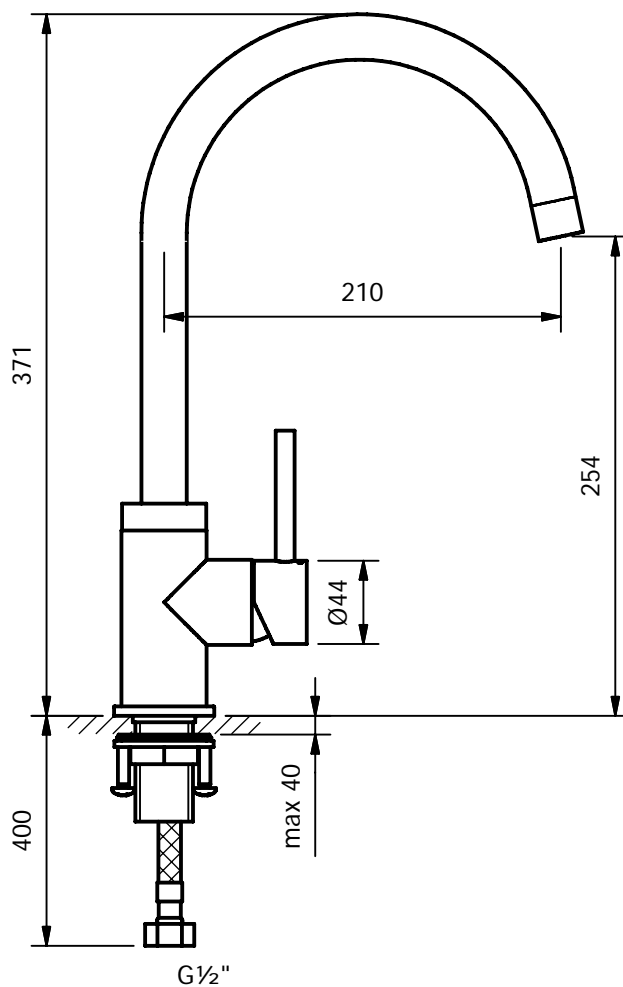

CRESTIAL™  
Wasser Musik

Series Eins+  
C33776

Single lever sink mixer 1/2", ceramic cartridge, swivel spout, flexible feed tubes 1/2"