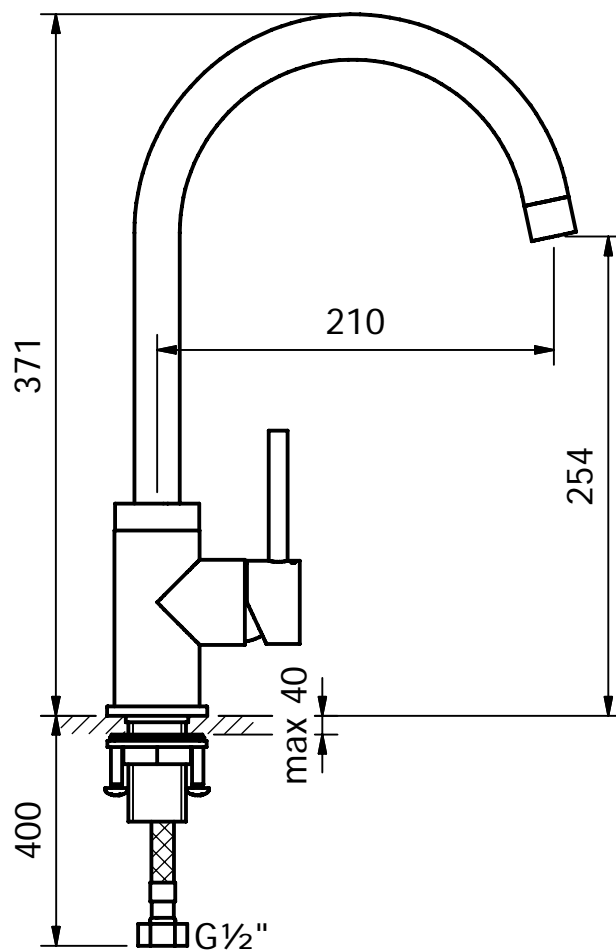

CRESTIAL™
Wasser Musik

Series Eins+

Single lever sink mixer 1/2", ceramic cartridge, swivel spout, hot/cold flexible feed tubes

C33776