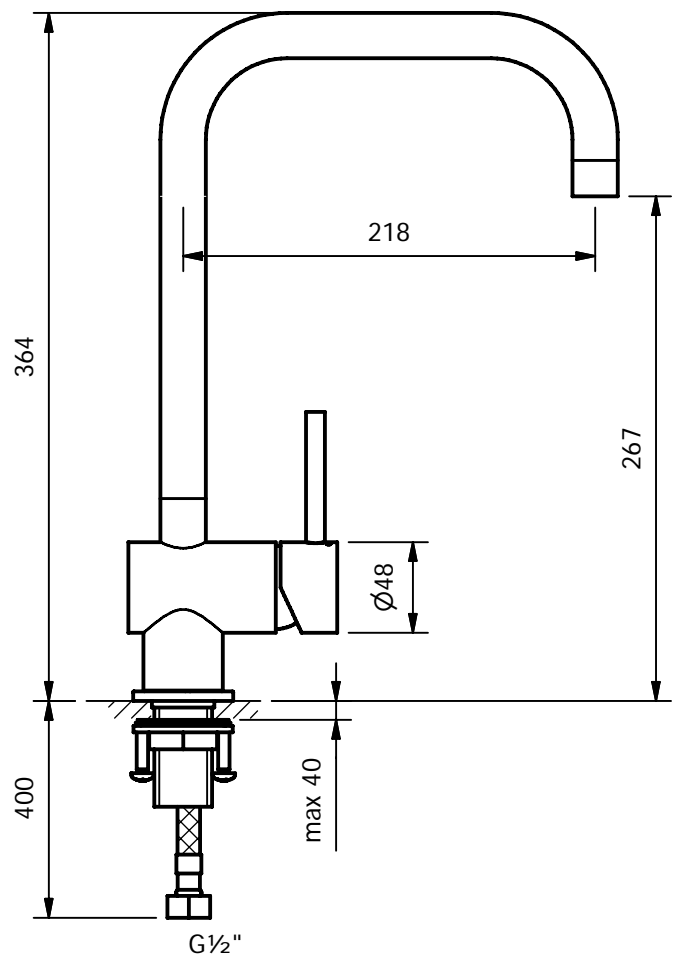

CRESTIAL™
Wasser Musik

Series Eins+
C33777

Single lever sink mixer 1/2", ceramic cartridge, swivel spout, flexible feed tubes 1/2"