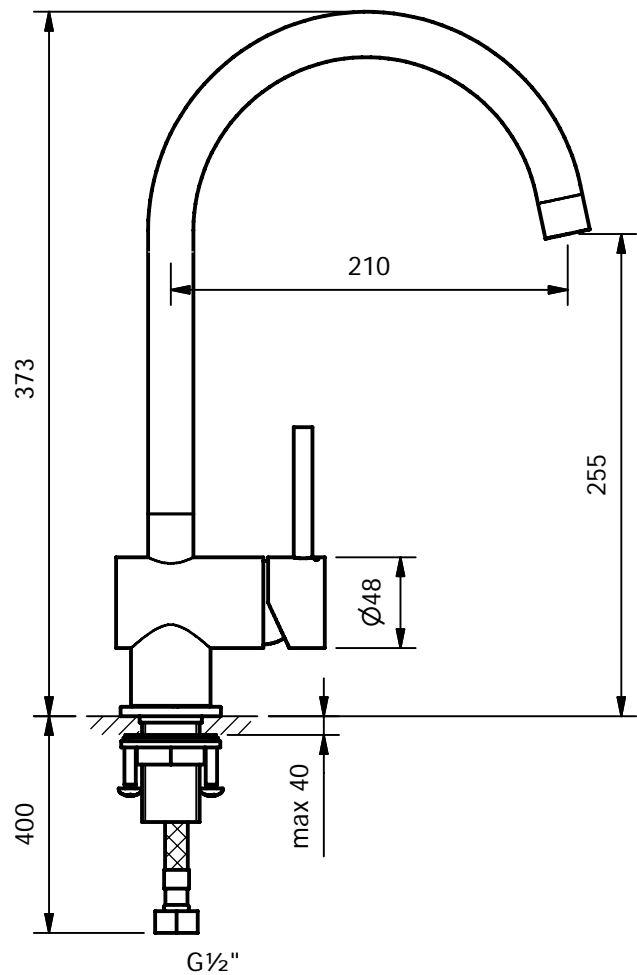

CRESTIAL™  
Wasser Musik

Series Eins+  
C33778

Single lever sink mixer  $\frac{1}{2}$ ", ceramic cartridge, swivel spout, flexible feed tubes  $\frac{1}{2}$ "