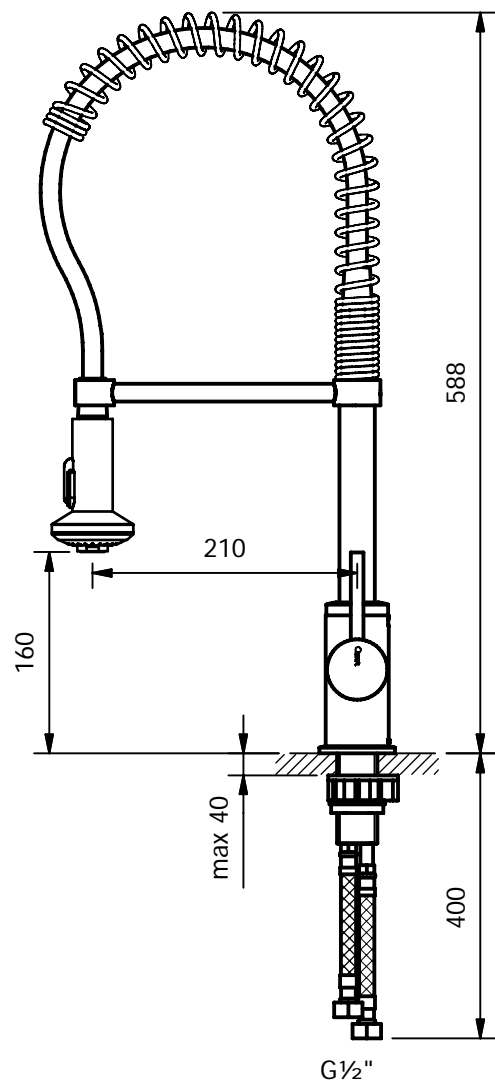

CRESTIAL™

Wasser Musik

Series Eins+ C33791

Single lever sink mixer $\frac{1}{2}$ " with swivel and extendible 2-function spray,
flexible feed tubes $\frac{1}{2}$ "