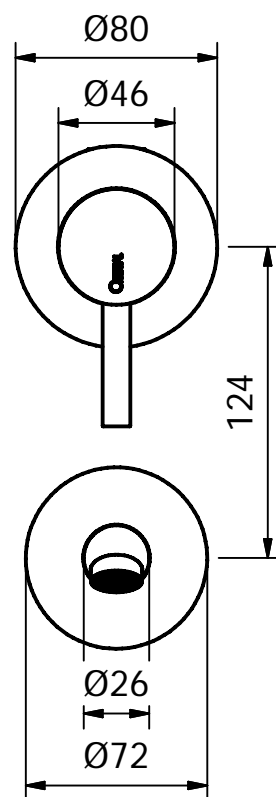

CRESTIAL™

Wasser Musik

Series Eins+

Single lever basin mixer ½", ceramic cartridge, sliding cover plate, concealed elbow, basin spout

C33900