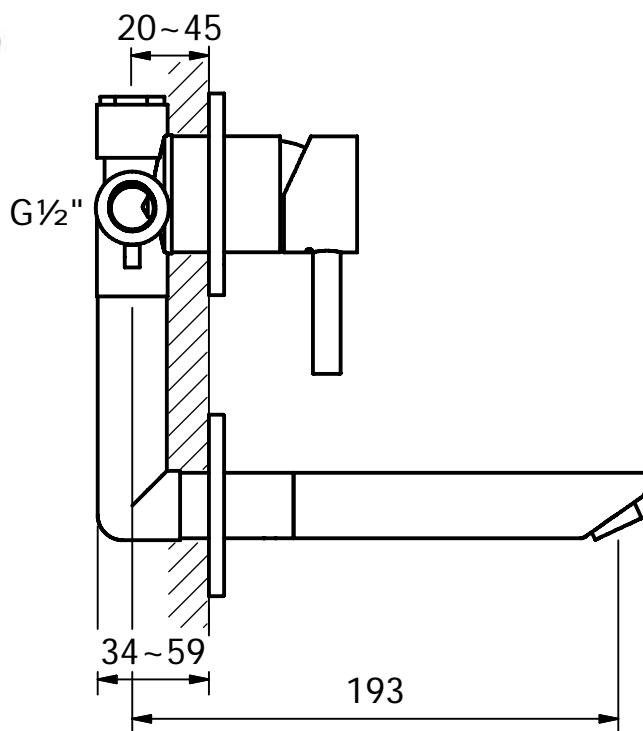

CRESTIAL™

Wasser Musik

Series Eins+

Single lever basin mixer ½", ceramic cartridge, sliding cover plate, concealed elbow, basin spout

C33900