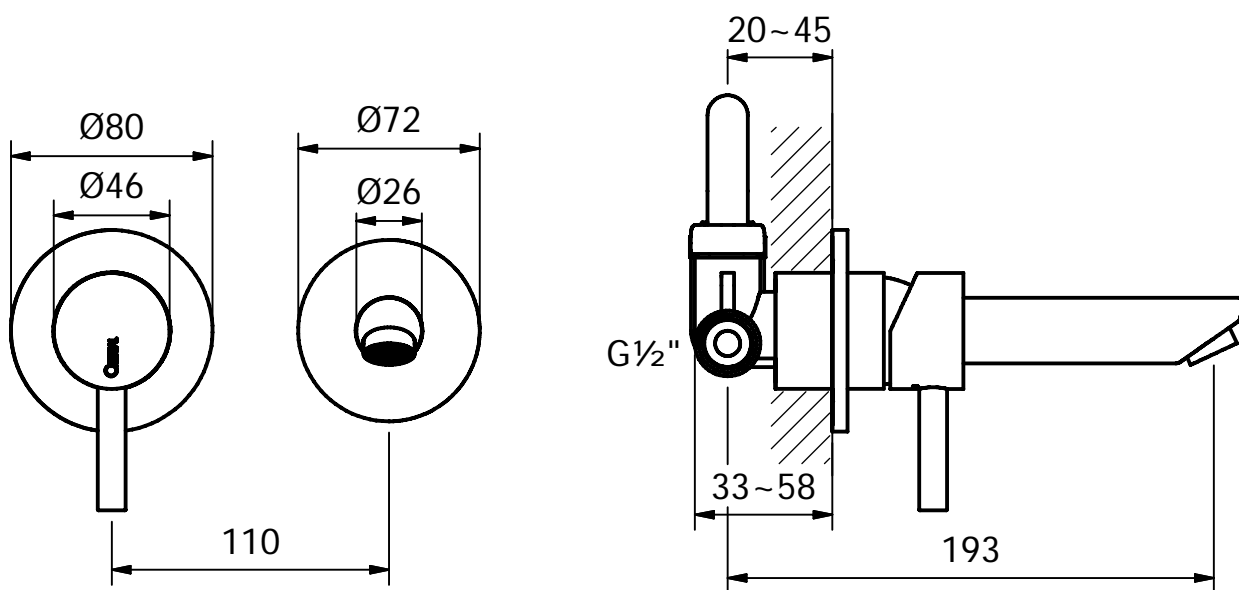

CRESTIAL™

Wasser Musik

Series Eins+

Single lever basin mixer 1/2", ceramic cartridge, sliding wall plate, concealed connectors, basin spout

C33901