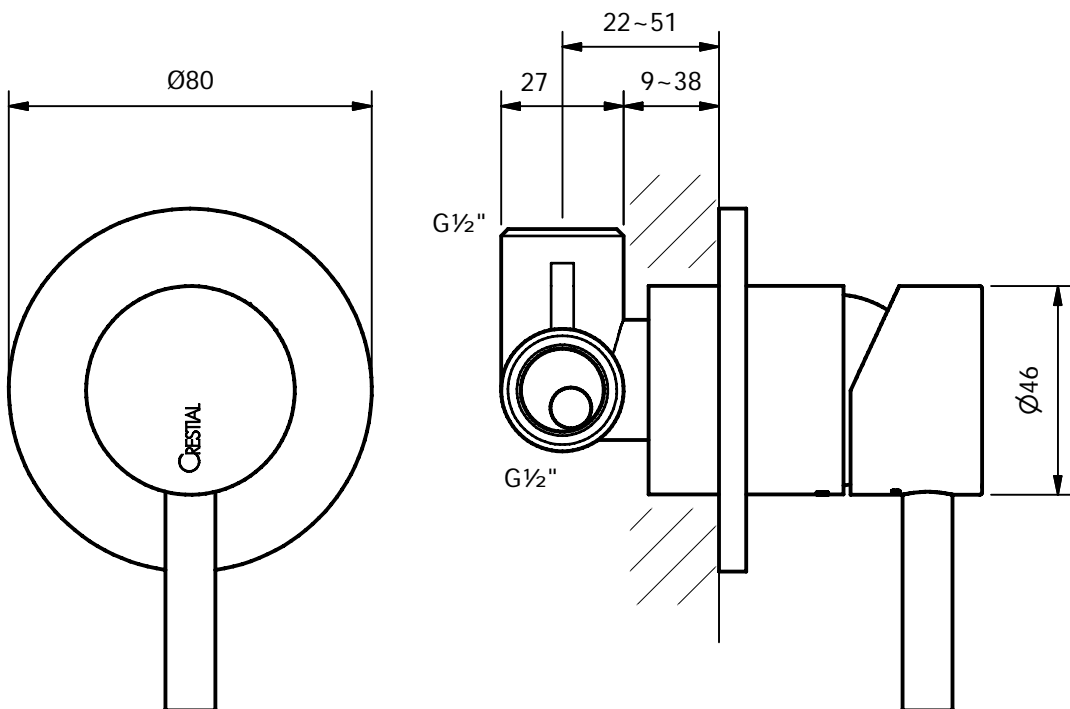

CRESTIAL™
Wasser Musik

Series Eins+
C33981

Single lever concealed mixer ½", ceramic cartridge, top outlet ½",
cover plate