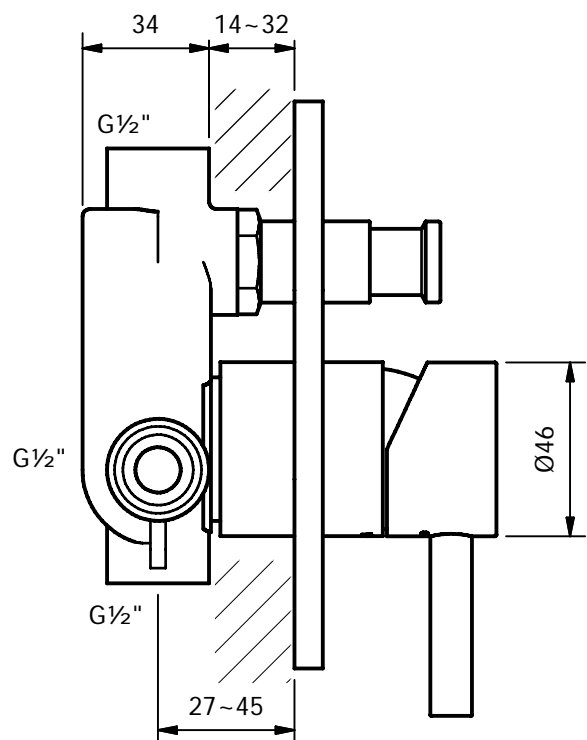

CRESTIAL™
Wasser Musik

Series Eins+
C33982

Single lever concealed bath mixer 1/2", ceramic cartridge, automatic diverter, top and bottom outlet 1/2", cover plate