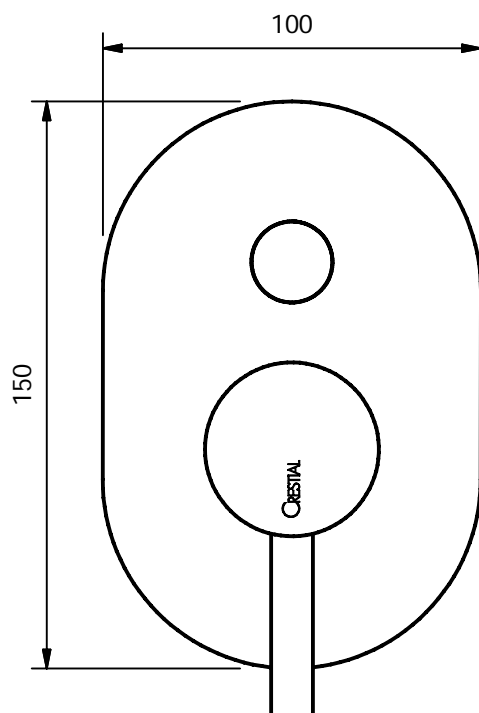

CRESTIAL™
Wasser Musik

Series Eins+
C33982

Single lever concealed bath mixer 1/2", ceramic cartridge, automatic diverter, top and bottom outlet 1/2", cover plate