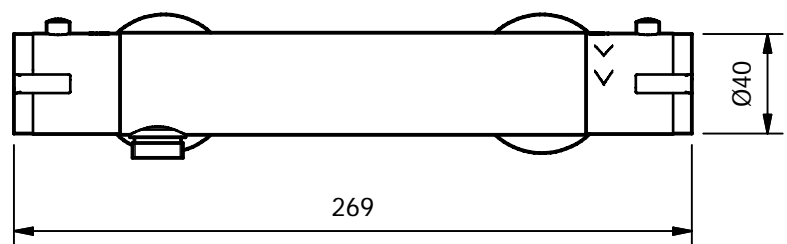

CRESTIAL™

Wasser Musik

THERMOSTAT C34100

Thermostatic exposed shower mixer 1/2", shower outlet 1/2", S-unions 1/2" x 3/4"