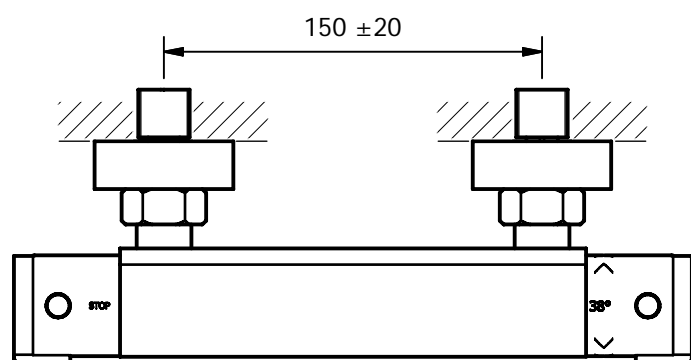

CRESTIAL™

Wasser Musik

THERMOSTAT C34100

Thermostatic exposed shower mixer 1/2", shower outlet 1/2", S-unions 1/2" x 3/4"