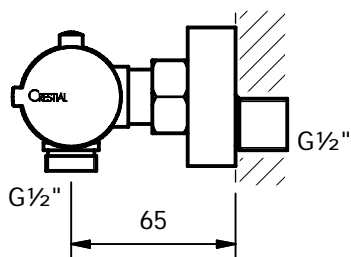

CRESTIAL™

Wasser Musik

THERMOSTAT C34100

Thermostatic exposed shower mixer 1/2", shower outlet 1/2", S-unions 1/2" x 3/4"