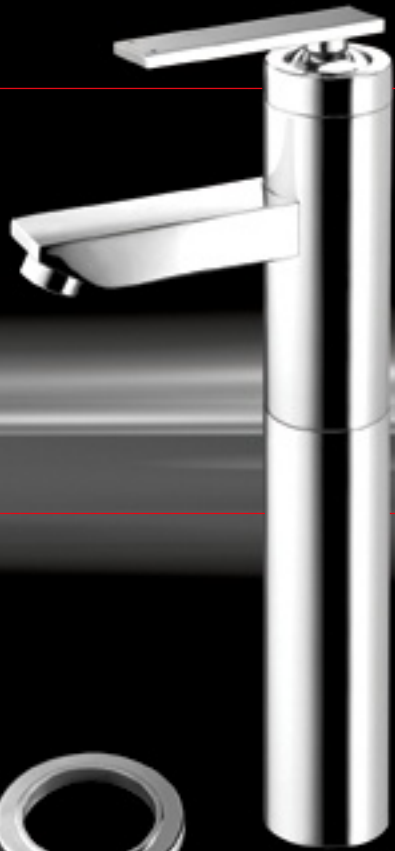

CRESTIAL™

Wasser Musik

SERIES **KLAUS**²

CRESTIAL™
Wasser Musik

Klaus² is rising to the challenge to improve on a winning recipe. Enhancing the minimalist design to please the eye with focus on elegance and luxury. It's fluid lines project purity to complement your bathroom, to blend in, to inspire the senses and set accents to surrounding fixtures.

Peter Klaus Hoffmann
Founder/CEO

C33132 / C33133
Basin Mixer

C33231
Bidet Mixer

C33514
Bath / Shower Mixer

C33511
Shower Mixer

C33922
Concealed Bath / Shower Mixer

C33920
Concealed Mixer

C33133
Basin Mixer + C18000 Faucet Column

C33759
Sink Mixer

0035-50
Mounting ring, suitable for CRESTIAL deck mounted mixers

C13110
Bath Spout

C28045
Shower Set, With Fixed
Handshower Holder

C28046
Shower Set, With Adjustable
Handshower Holder

S T Y L E • P E R F O R M A N C E • V A L U E