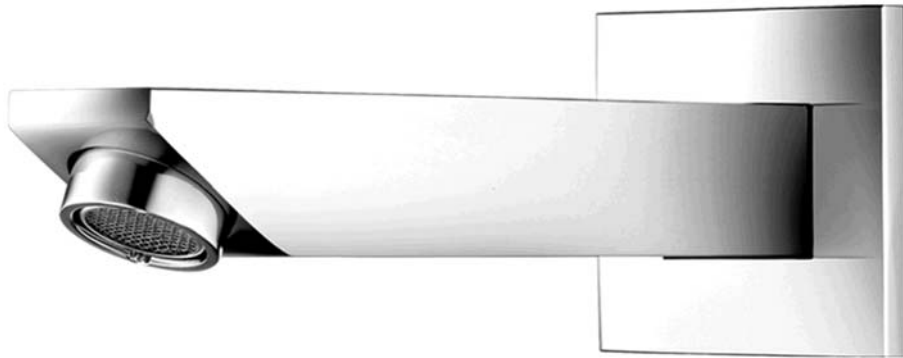

CRESTIAL™
Wasser Musik

Series Klaus²
C13110

Wall mounted bath spout 1/2" (female), sliding flange