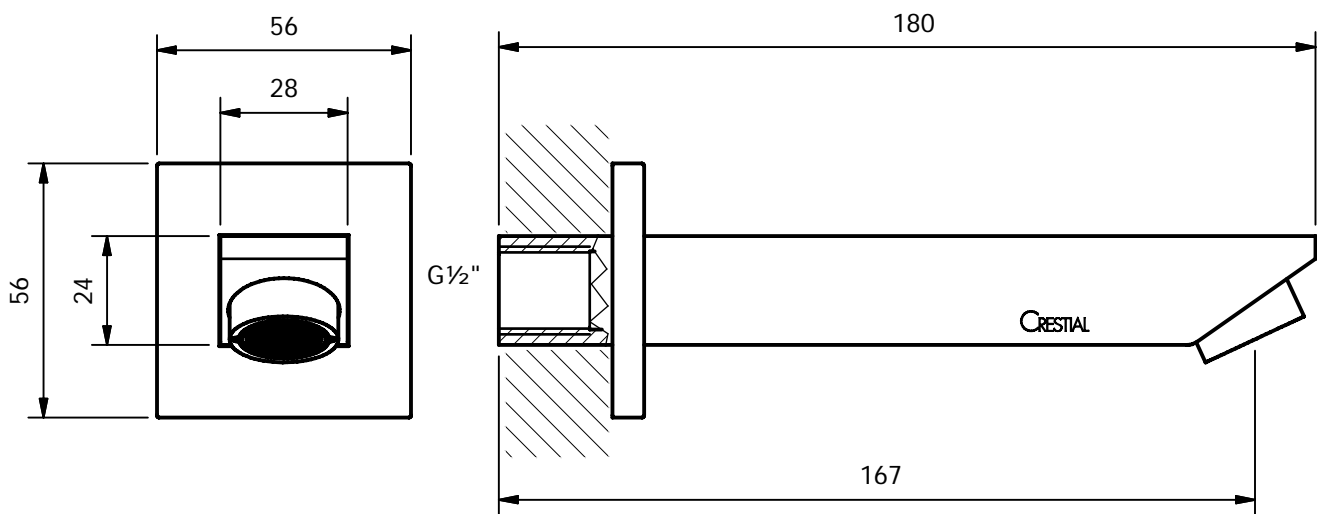

CRESTIAL™
Wasser Musik

Series Klaus²
C13110

Wall mounted bath spout 1/2" (female), sliding flange