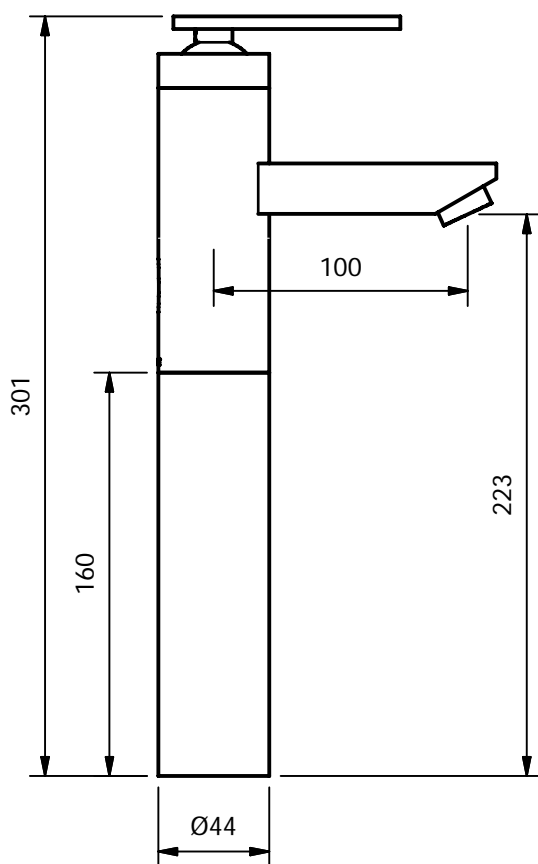

CRESTIAL™
Wasser Musik

Series KLAUS²
C33132 + C18000
C33133 + C18000

Single lever basin mixer ½", 160mm faucet column set