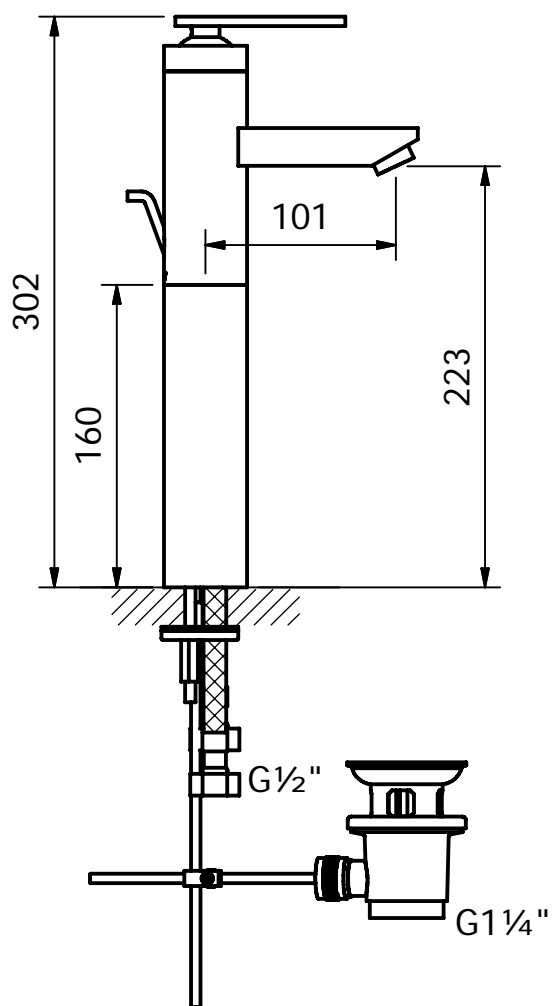

CRESTIAL™

Wasser Musik

Faucet column only for elevating basin mixer C33133, push rod extension, extended studs, 590mm length flexible feed tubes

C18000