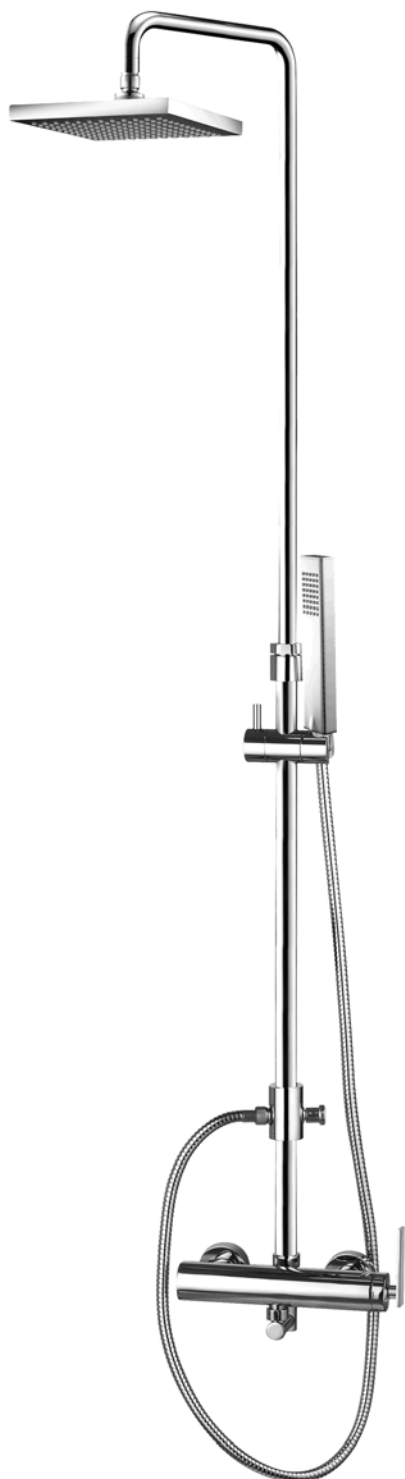

CRESTIAL™
Wasser Musik

Series Klaus²

Wall mounted shower set, ceramic cartridge, adjustable shower arm, headshower, diverter, metal hose, handshower, exposed shower mixer, fixed handshower holder (C28045) / adjustable handshower holder (C28046)

C28045
C28046