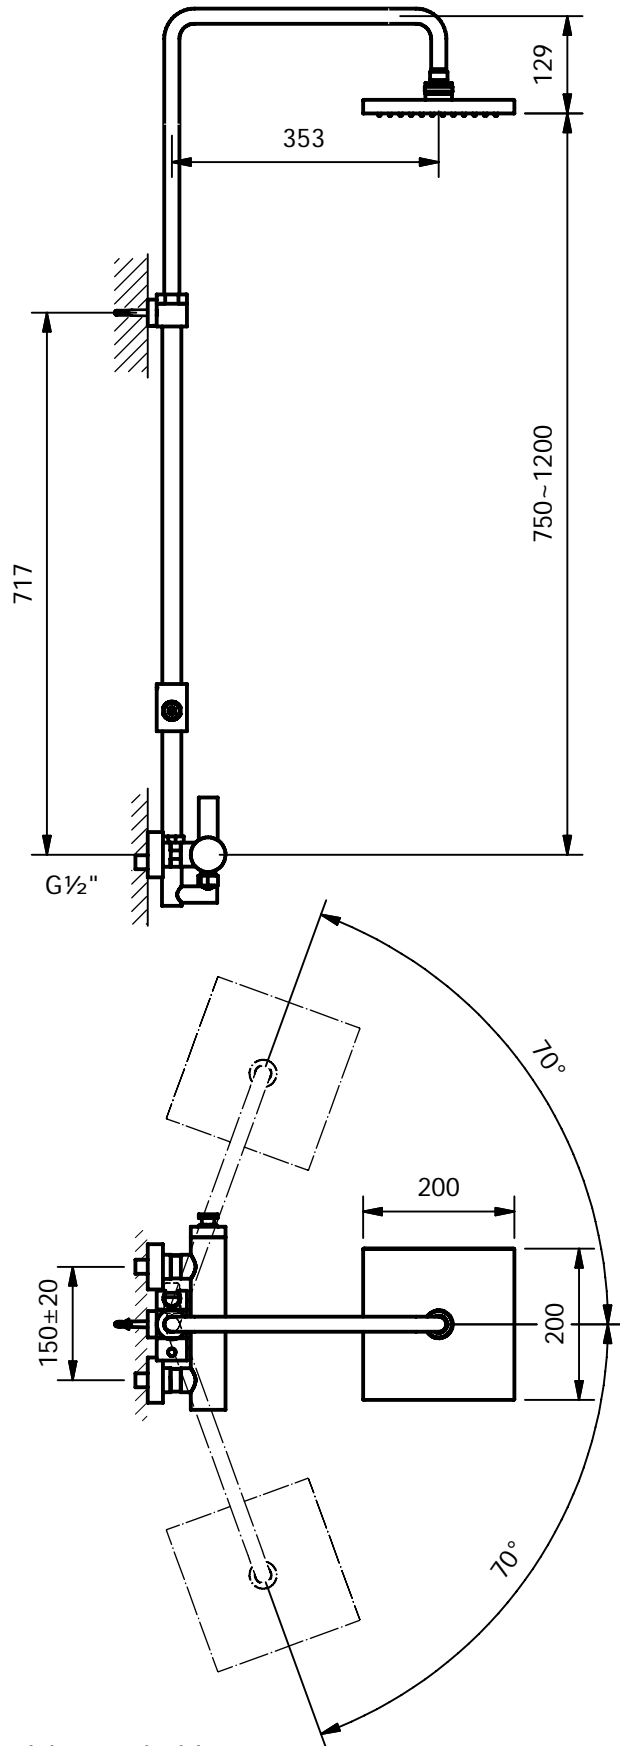

CRESTIAL™

Wasser Musik

Series KLAUS²

C28045 - shower set with fixed handshower holder

Wall mounted shower set 1/2", ceramic cartridge, automatic diverter, adjustable shower arm, headshower, handshower, metal hose, exposed shower mixer

CRESTIAL™

Wasser Musik

Series KLAUS²
C28046 - shower set with adjustable handshower holder

Wall mounted shower set 1/2", ceramic cartridge, automatic diverter, adjustable shower arm, headshower, handshower, metal hose, exposed shower mixer