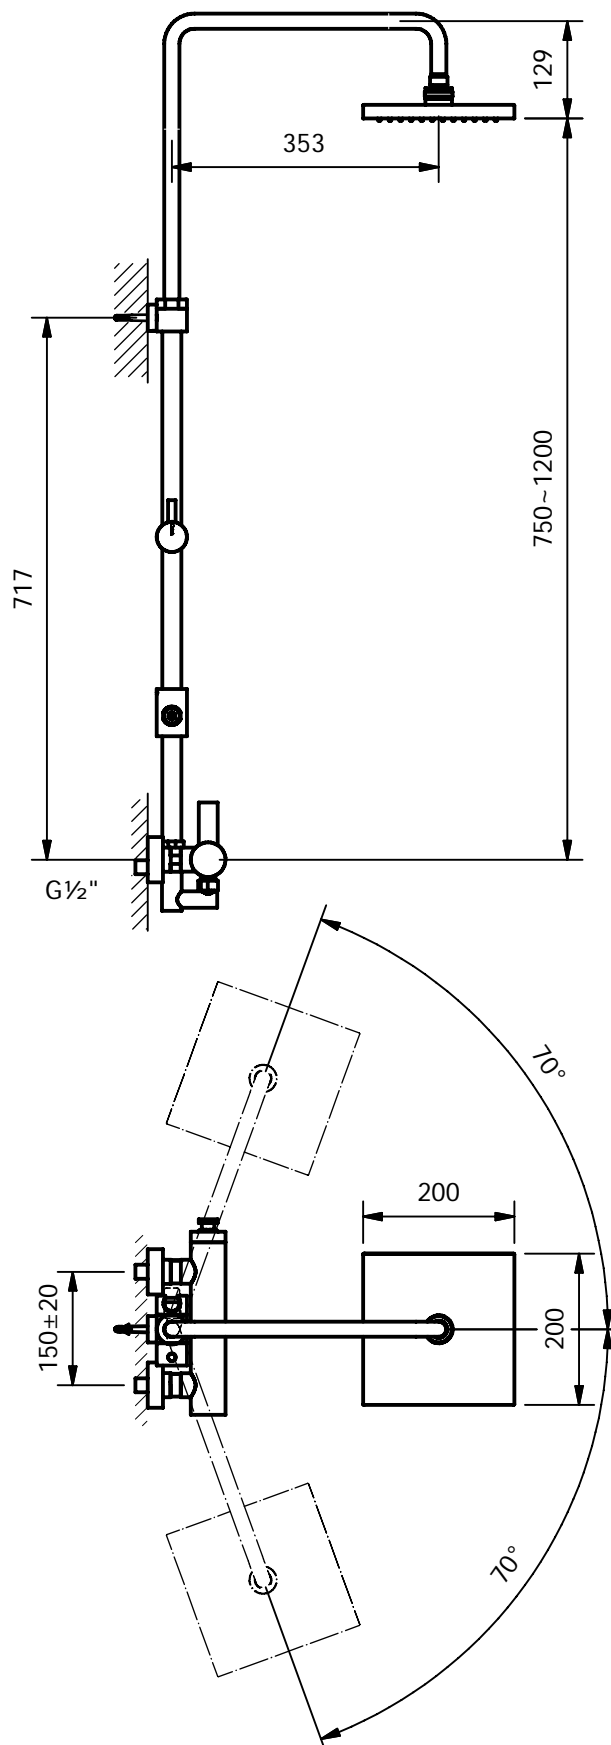

CRESTIAL™

Wasser Musik

Series KLAUS²

C28045 - shower set with fixed handshower holder

Wall mounted shower set 1/2", ceramic cartridge, automatic diverter, adjustable shower arm, headshower, handshower, metal hose, exposed shower mixer

CRESTIAL™

Wasser Musik

Series KLAUS²
C28046 - shower set with adjustable handshower holder

Wall mounted shower set 1/2", ceramic cartridge, automatic diverter, adjustable shower arm, headshower, handshower, metal hose, exposed shower mixer