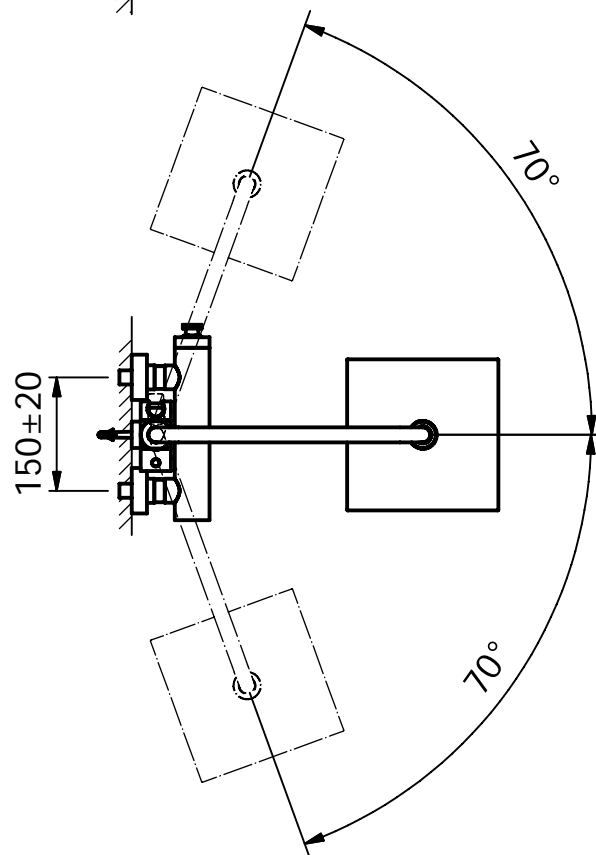

CRESTIAL™
Wasser Musik

Series Klaus²

Wall mounted shower set, ceramic cartridge, adjustable shower arm, headshower, diverter, metal hose, handshower, exposed shower mixer, fixed handshower holder (C28045) / adjustable handshower holder (C28046)

C28045
C28046