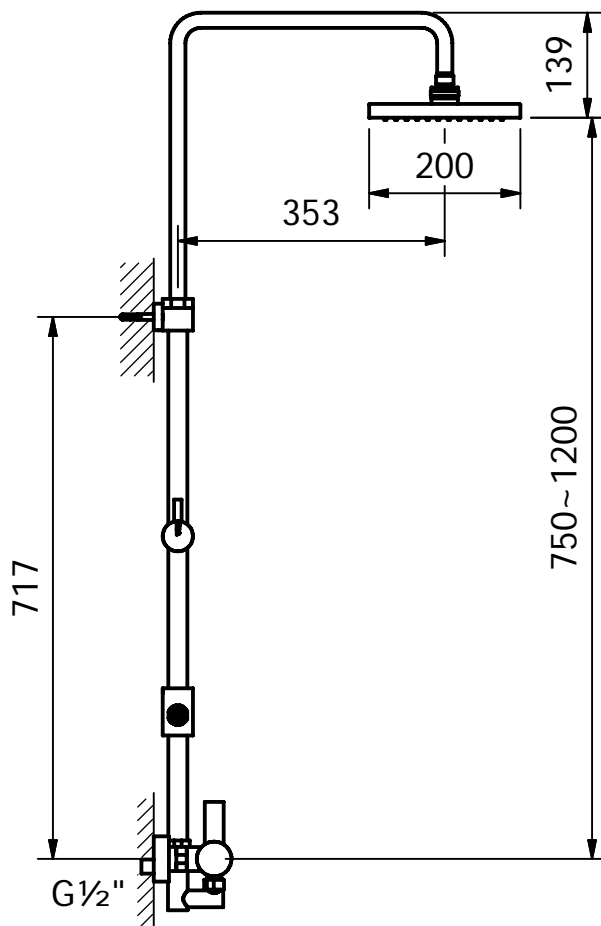

CRESTIAL™
Wasser Musik

Series Klaus²

Wall mounted shower set, ceramic cartridge, adjustable shower arm, headshower, diverter, metal hose, handshower, exposed shower mixer, fixed handshower holder (C28045) / adjustable handshower holder (C28046)

C28045
C28046