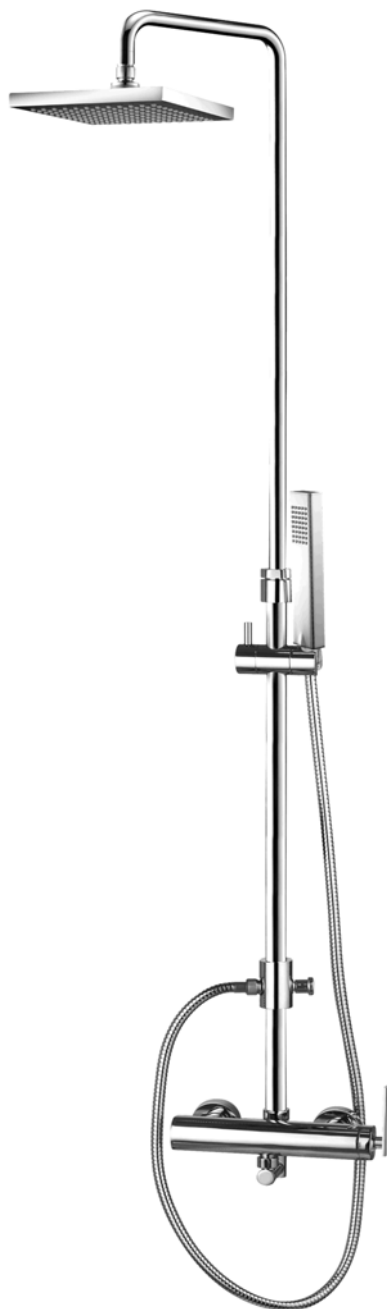

CRESTIAL™

Wasser Musik

Series KLAUS²

C28045 - shower set with fixed handshower holder

Wall mounted shower set 1/2", ceramic cartridge, automatic diverter, adjustable shower arm, headshower, handshower, metal hose, exposed shower mixer

CRESTIAL™

Wasser Musik

Series KLAUS²
C28046 - shower set with adjustable handshower holder

Wall mounted shower set 1/2", ceramic cartridge, automatic diverter, adjustable shower arm, headshower, handshower, metal hose, exposed shower mixer