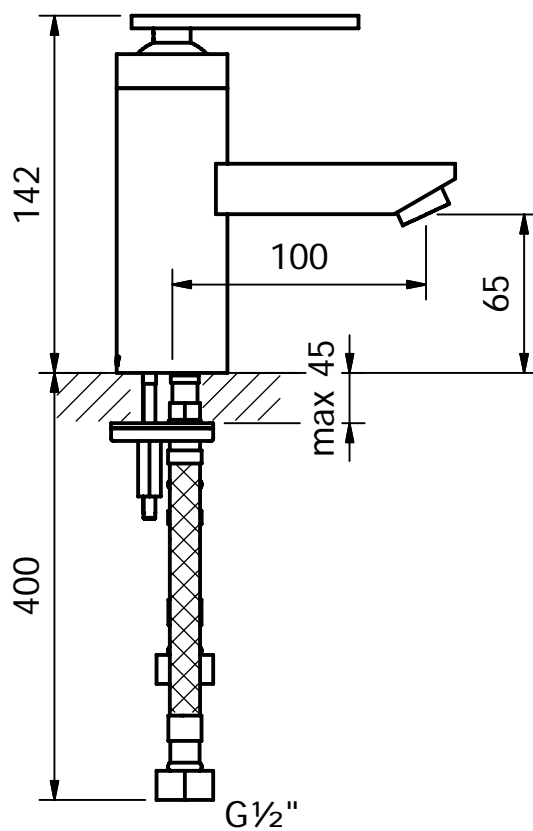

CRESTIAL™
Wasser Musik

Series Klaus²

Single lever basin mixer 1/2", ceramic cartridge, hot/cold flexible feed tubes
(smooth body, without waste assembly)

C33132

CRESTIAL™
Wasser Musik

Series Klaus²

Single lever basin mixer 1/2", ceramic cartridge, pop-up waste 1 1/4", hot/cold flexible feed tubes

C33133