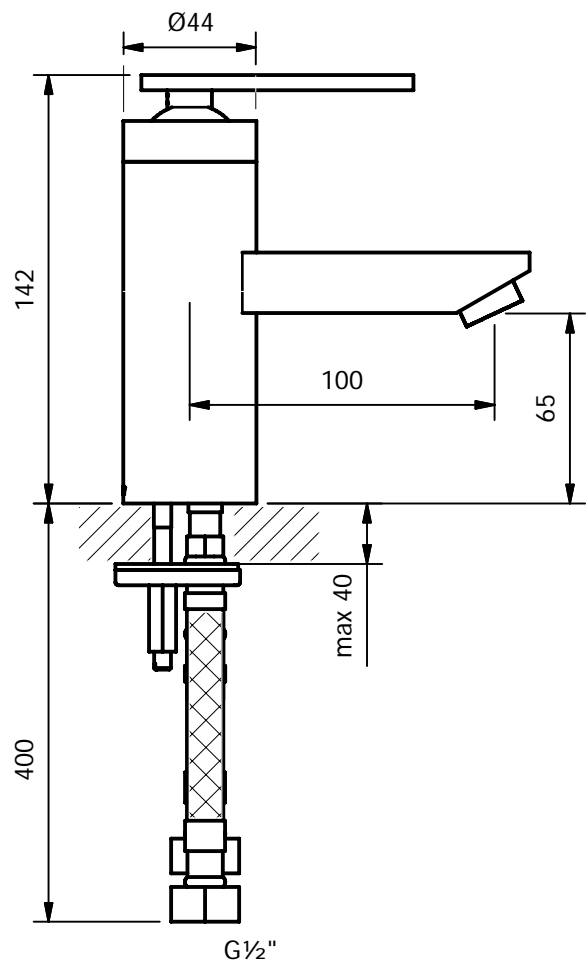

CRESTIAL™
Wasser Musik

Series Klaus²
C33133

Single lever basin mixer $\frac{1}{2}$ ", ceramic cartridge, pop-up waste $1\frac{1}{4}$ ",
flexible feed tubes $\frac{1}{2}$ "

CRESTIAL™
Wasser Musik

Series Klaus²
C33132

Single lever basin mixer 1/2", ceramic cartridge, flexible feed tubes 1/2",
(smooth body, without waste set)