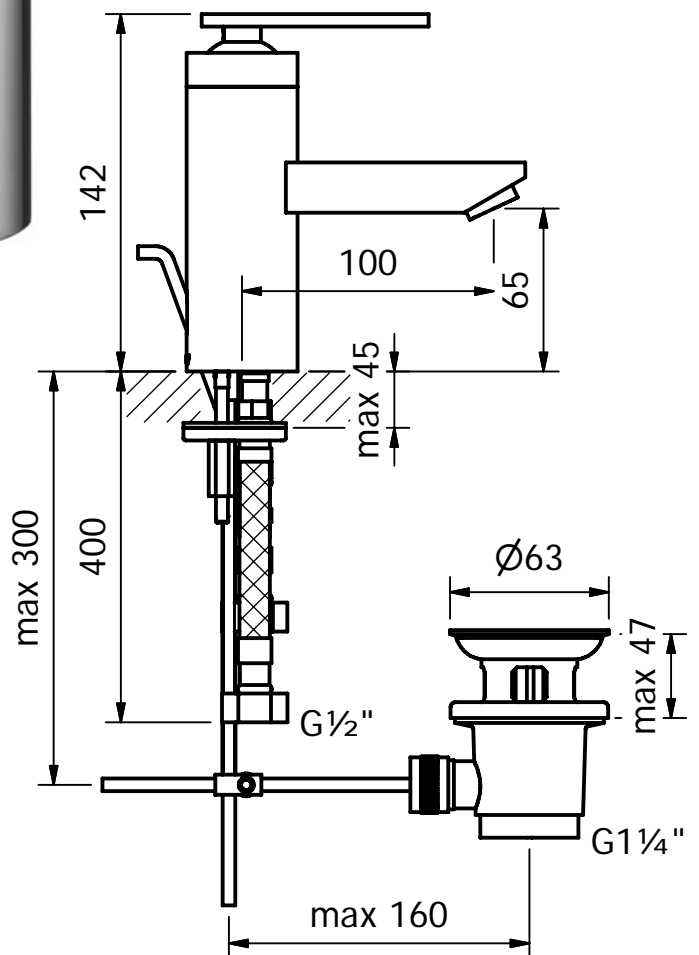

CRESTIAL™
Wasser Musik

Series Klaus²

Single lever basin mixer 1/2", ceramic cartridge, hot/cold flexible feed tubes
(smooth body, without waste assembly)

C33132

CRESTIAL™
Wasser Musik

Series Klaus²

Single lever basin mixer 1/2", ceramic cartridge, pop-up waste 1 1/4", hot/cold flexible feed tubes

C33133