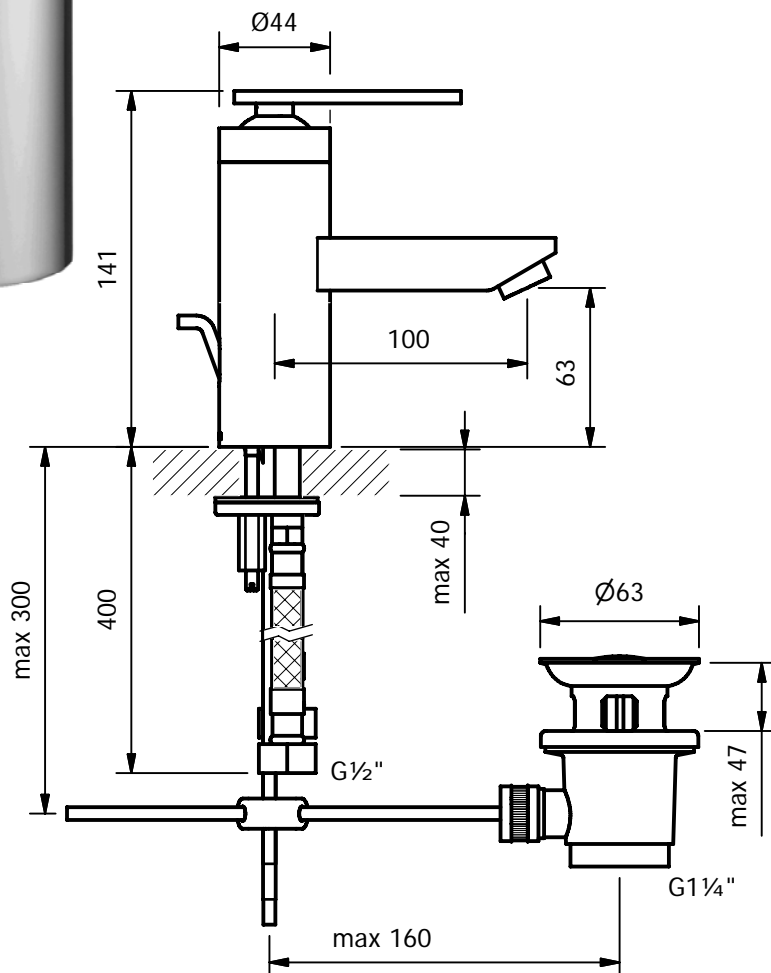

CRESTIAL™
Wasser Musik

Series Klaus²
C33133

Single lever basin mixer $\frac{1}{2}$ ", ceramic cartridge, pop-up waste $1\frac{1}{4}$ ",
flexible feed tubes $\frac{1}{2}$ "

CRESTIAL™
Wasser Musik

Series Klaus²
C33132

Single lever basin mixer 1/2", ceramic cartridge, flexible feed tubes 1/2",
(smooth body, without waste set)