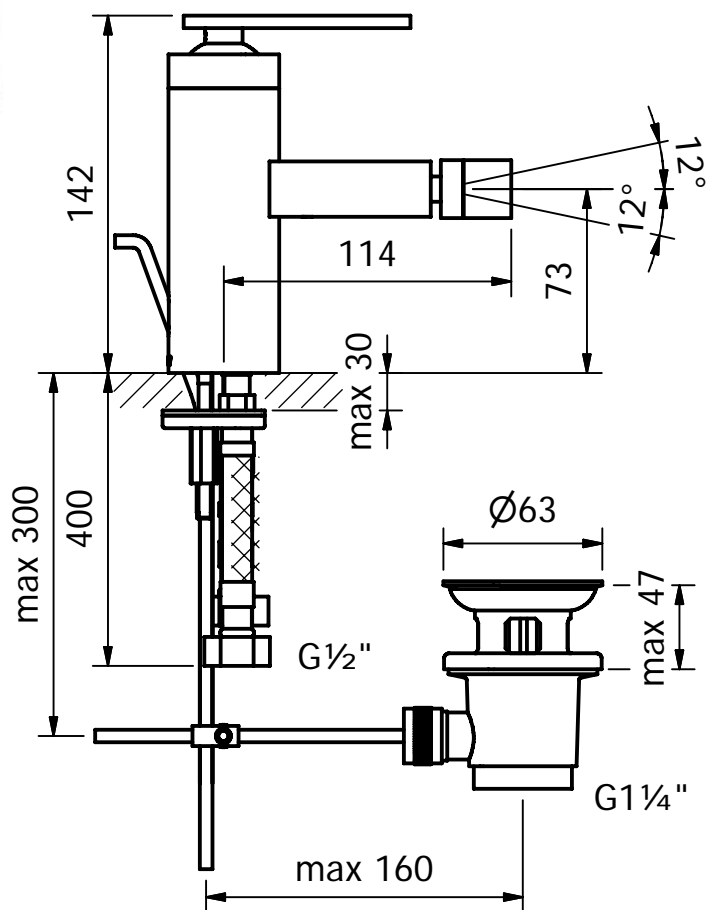

## Series Klaus<sup>2</sup>

Single lever bidet mixer 1/2", ceramic cartridge, pop-up waste 1 1/4", hot/cold flexible feed tubes

C33231