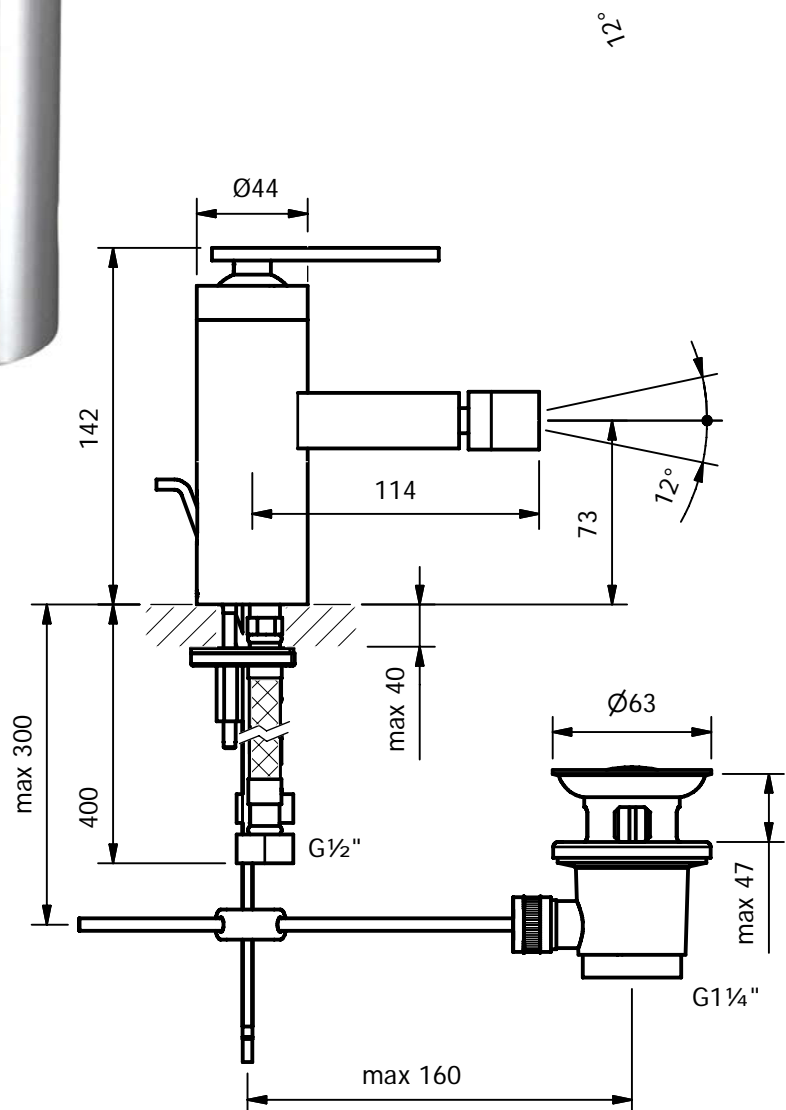

CRESTIAL™  
Wasser Musik

Series Klaus<sup>2</sup>  
C33231

Single lever bidet mixer 1/2", ceramic cartridge, swivel outlet and aerator, pop-up waste 1 1/4", flexible feed tubes 1/2"