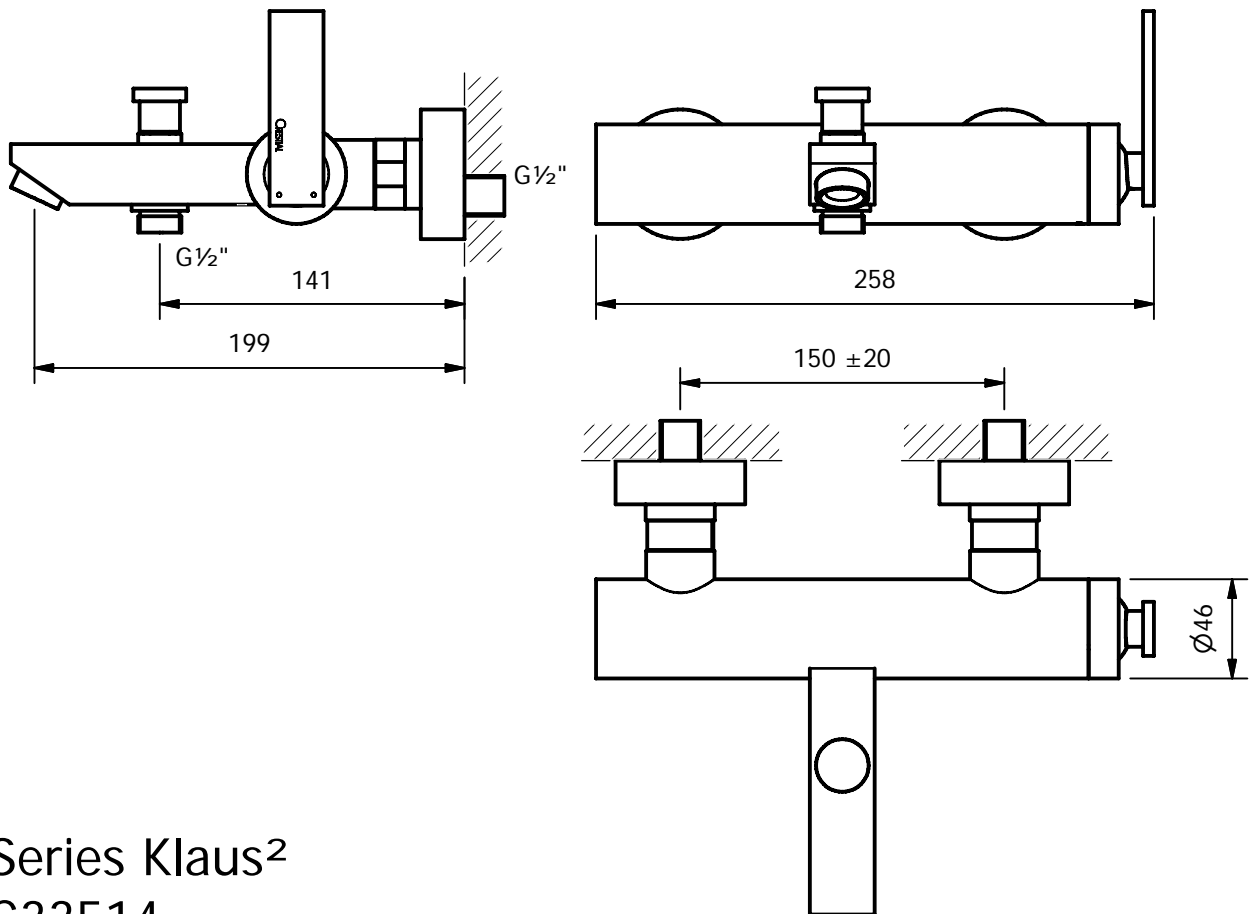

CRESTIAL™
Wasser Musik

Single lever exposed bath shower mixer 1/2", ceramic cartridge,
automatic diverter, shower outlet 1/2", S-unions 1/2"x3/4"