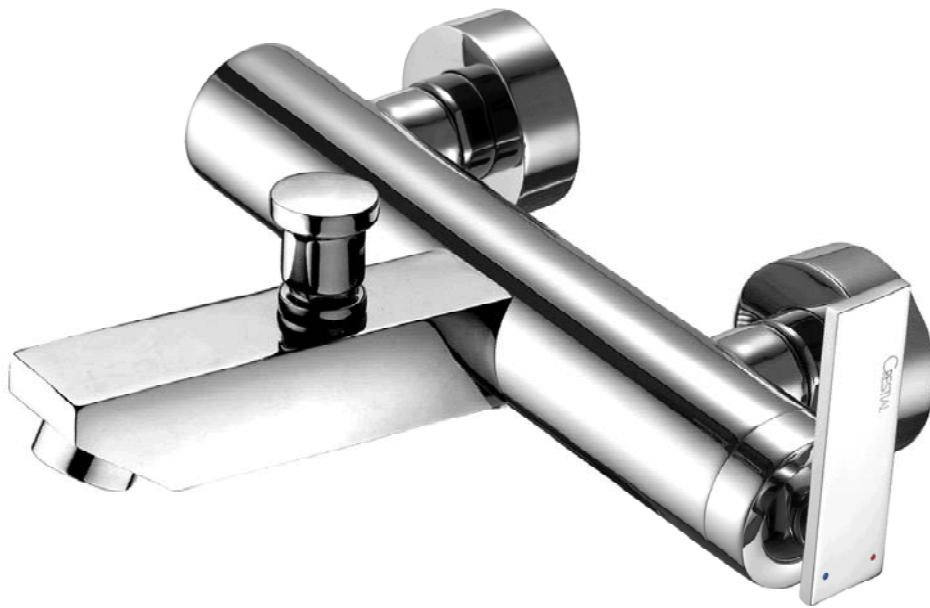

CRESTIAL™
Wasser Musik

Single lever exposed bath shower mixer 1/2", ceramic cartridge,
automatic diverter, shower outlet 1/2", S-unions 1/2"x3/4"