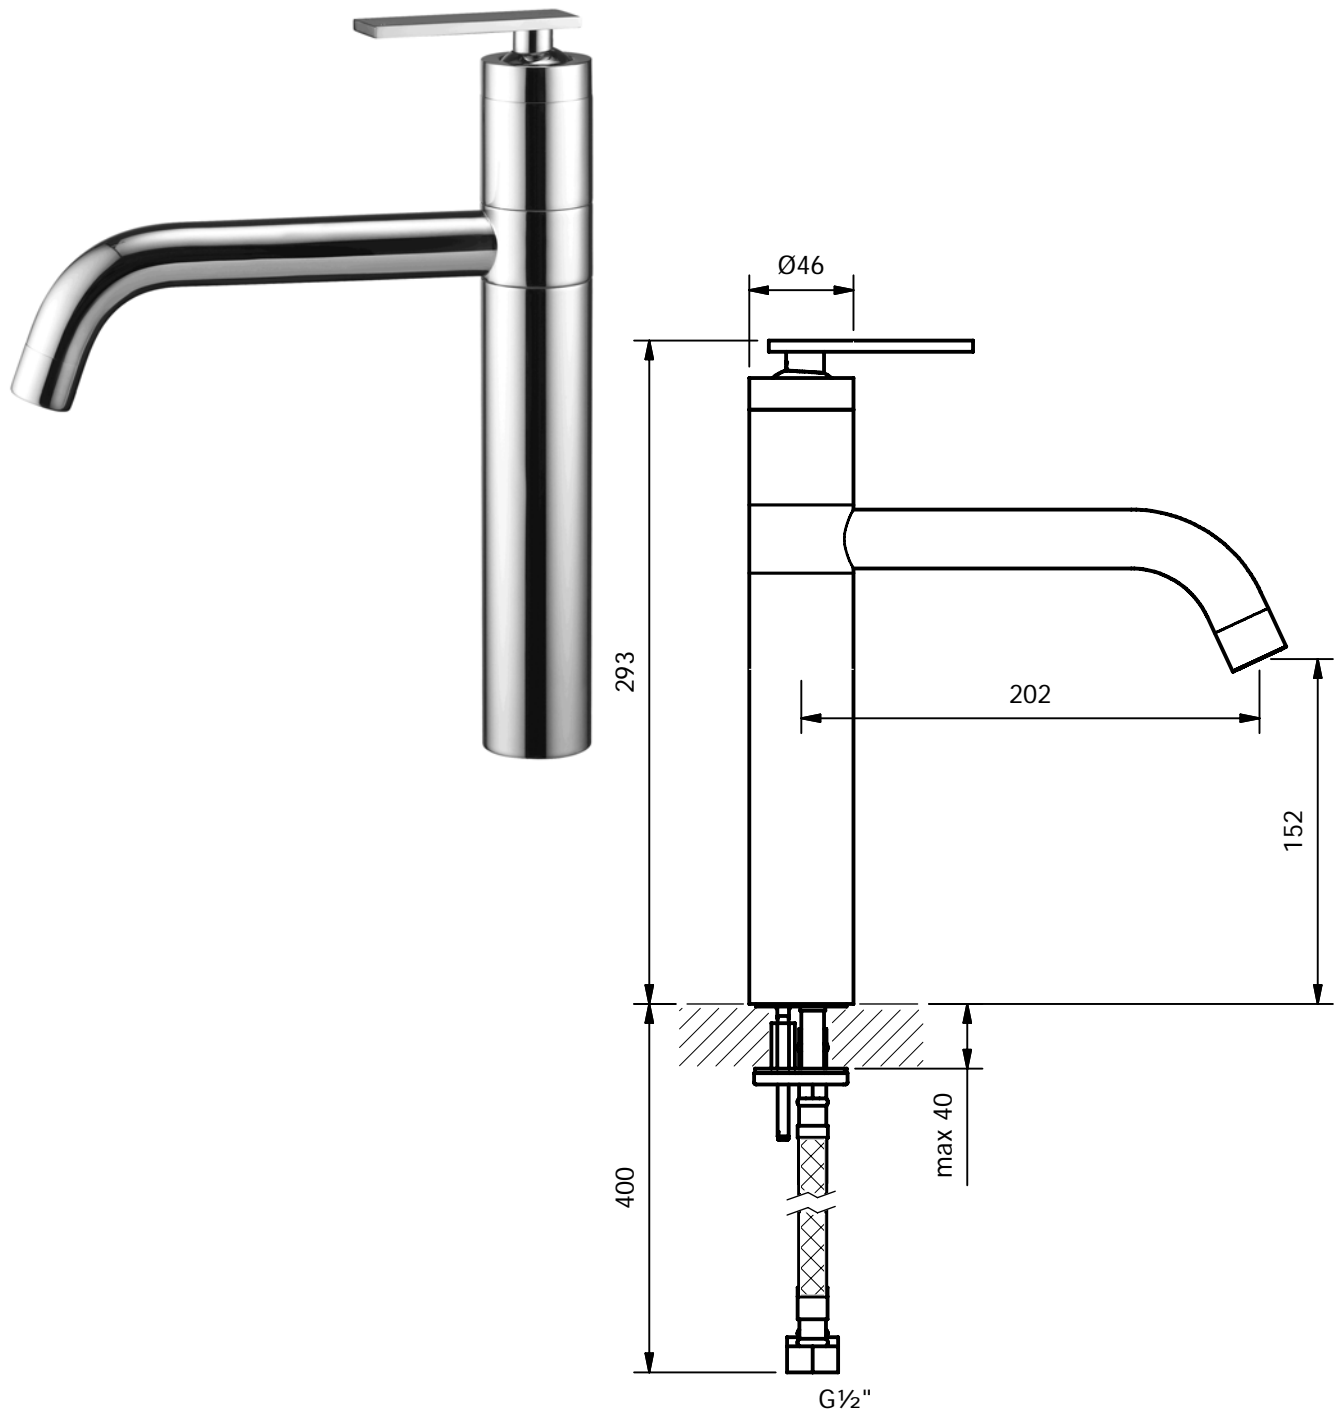

CRESTIAL™
Wasser Musik

Series Klaus²
C33759

Single lever sink mixer $\frac{1}{2}$ ", ceramic cartridge, swivel spout, flexible feed tubes $\frac{1}{2}$ "