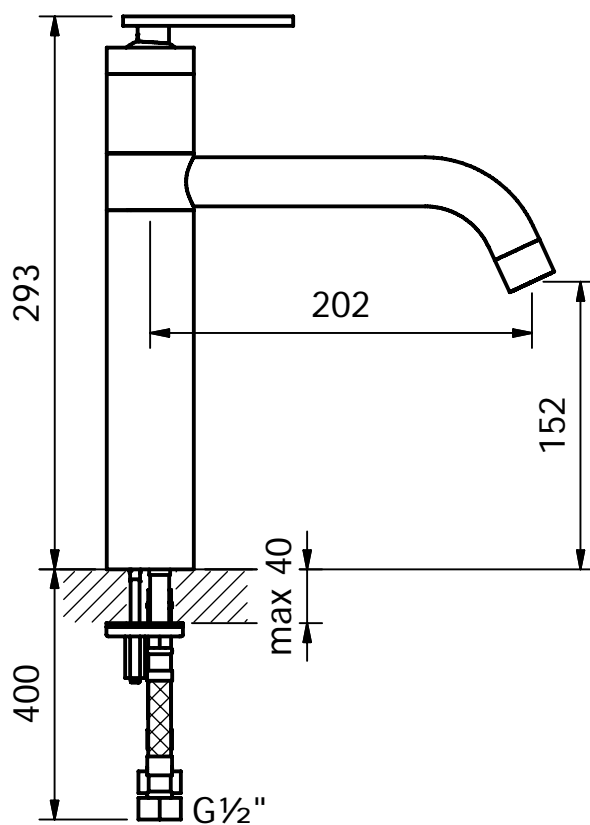

## Series Klaus<sup>2</sup>

Single lever sink mixer 1/2", ceramic cartridge, swivel spout, hot/cold flexible feed tubes

C33759