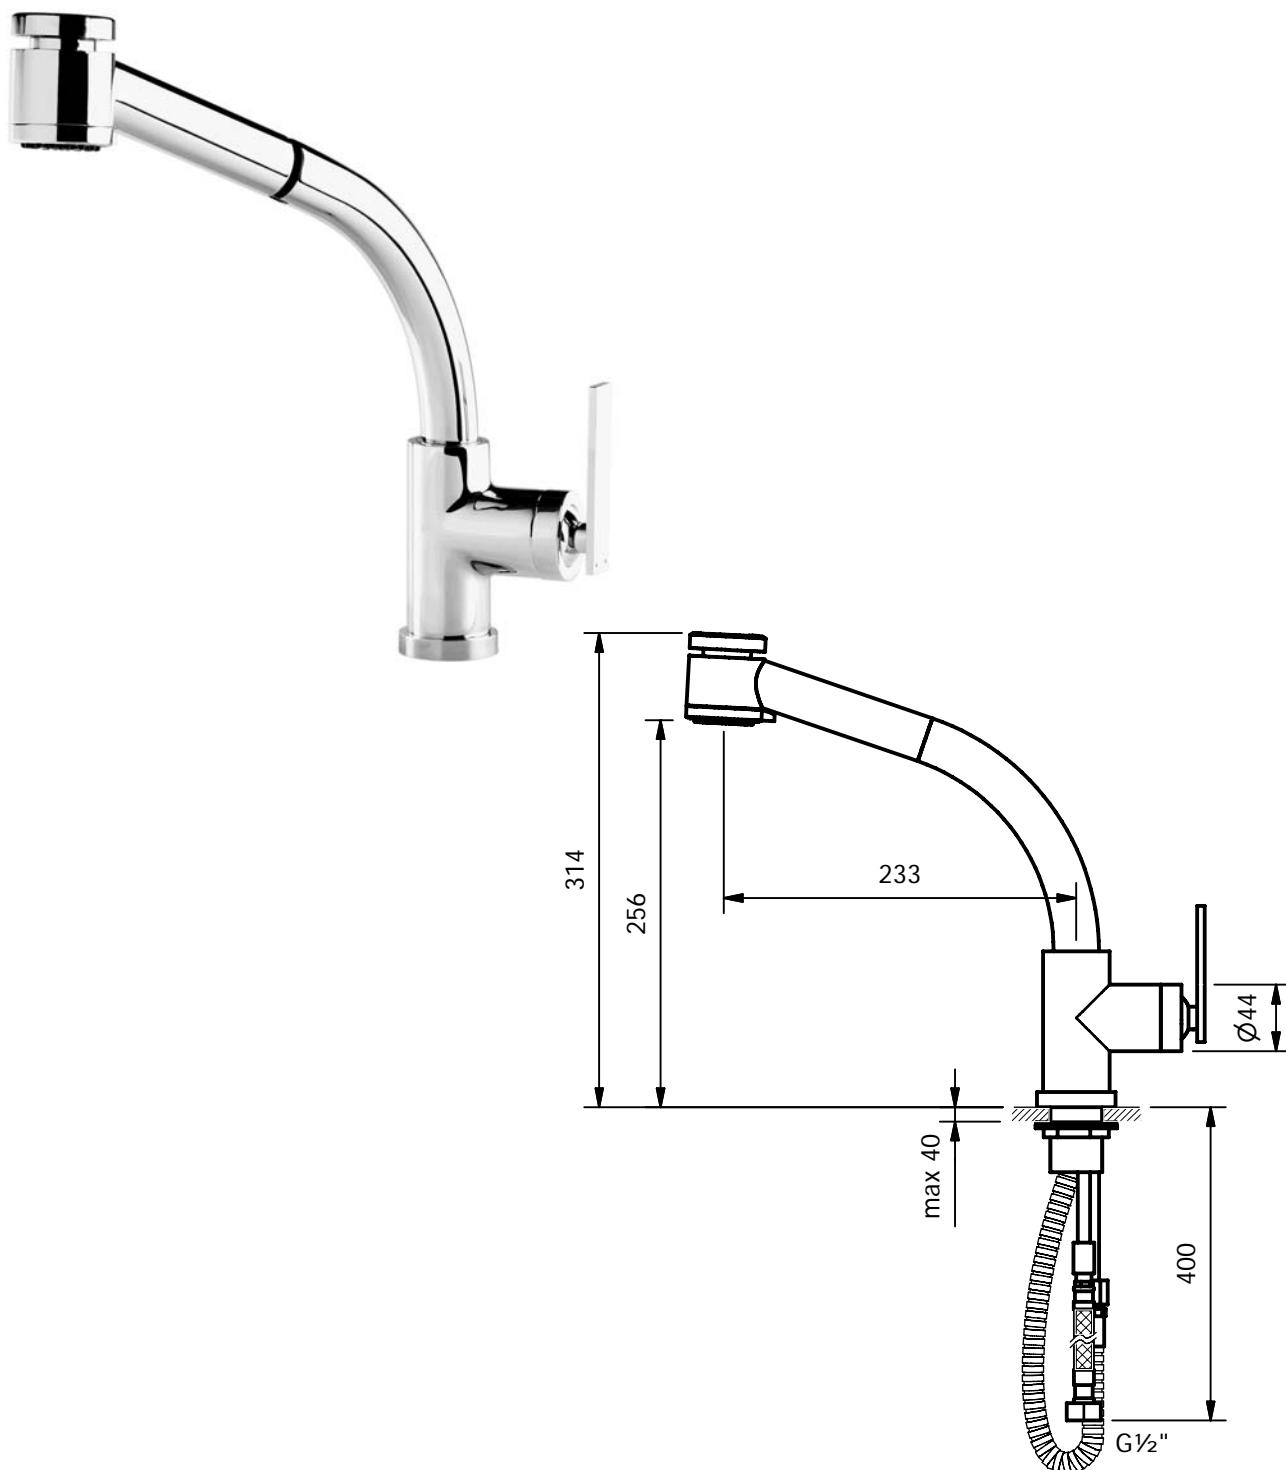

CRESTIAL™
Wasser Musik

Series Klaus²
C33796

Single lever sink mixer $\frac{1}{2}$ ", pull-out handspray, flexible feed tubes $\frac{1}{2}$ "