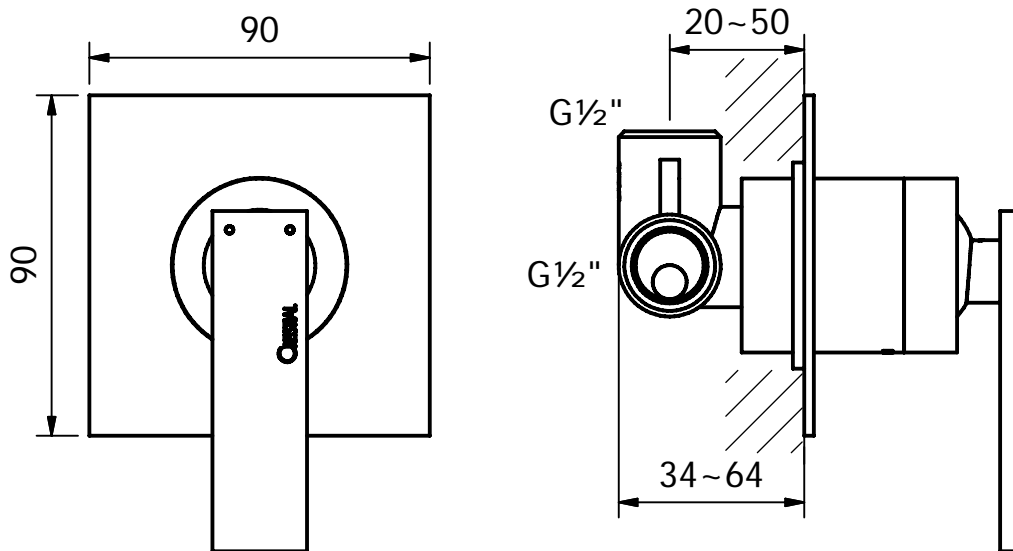

Series Klaus²

Single lever concealed mixer 1/2", ceramic cartridge, sliding wall plate, top or bottom outlet 1/2"

Series Klaus²

Single lever concealed mixer 1/2", ceramic cartridge, sliding wall plate, top outlet 1/2"