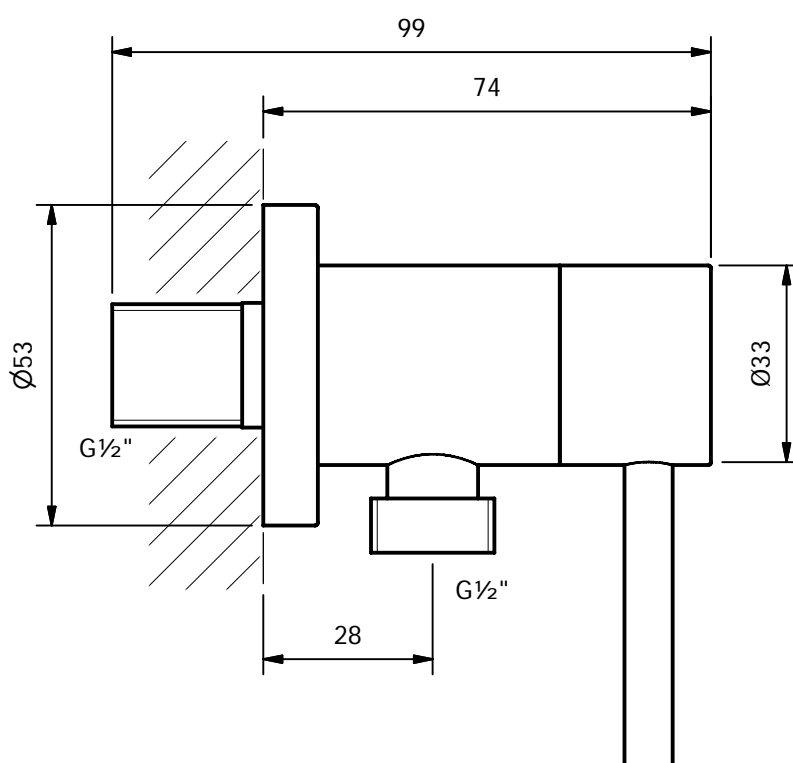

CRESTIAL™
Wasser Musik

Series EINS+
C22100

Shower valve ½", ceramic headpart ½"