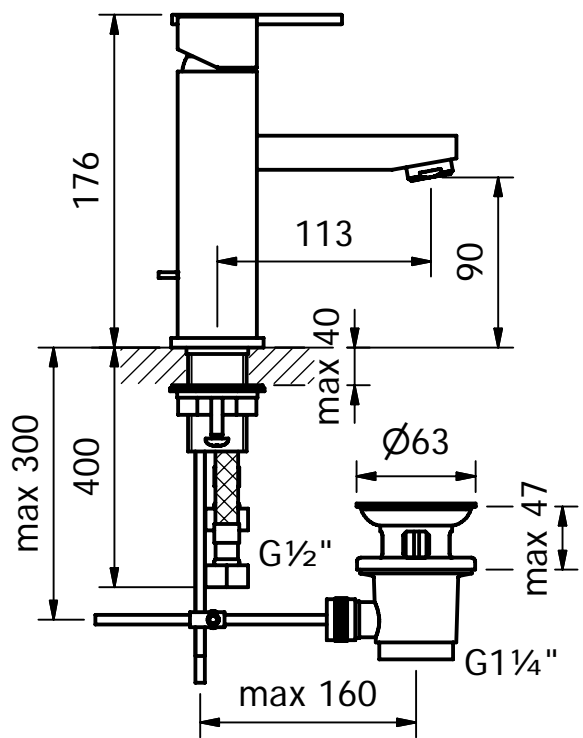

CRESTIAL™
Wasser Musik

Series Pepita

Single lever basin mixer 1/2", ceramic cartridge, pop-up waste 1 1/4", hot/cold flexible feed tubes (smooth body, without waste assembly)

C33142

CRESTIAL™
Wasser Musik

Series Pepita

Single lever basin mixer 1/2", ceramic cartridge, pop-up waste 1 1/4", hot/cold flexible feed tubes

C33143