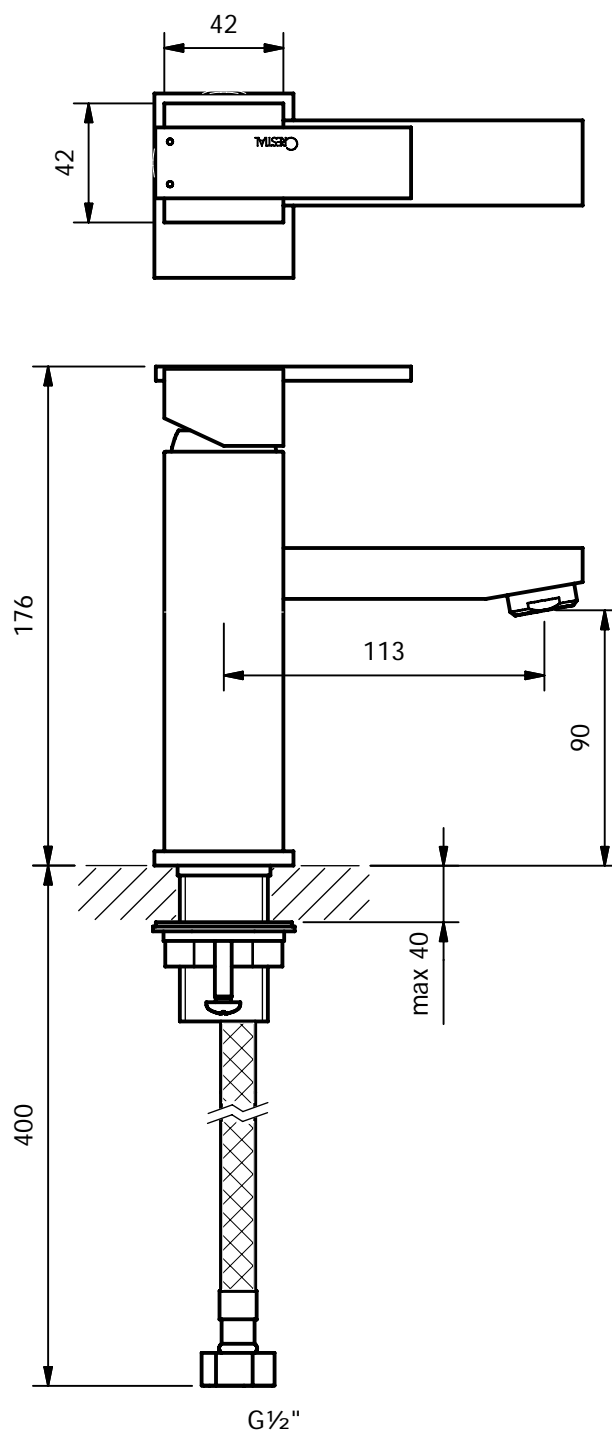

Series PEPITA C33143

Single lever basin mixer 1/2", ceramic cartridge, pop-up waste 1 1/4", flexible feed tubes 1/2"

CRESTIAL™
Wasser Musik

Series PEPITA
C33142

Single lever basin mixer 1/2", ceramic cartridge, flexible feed tubes 1/2",
(smooth body, without waste set)