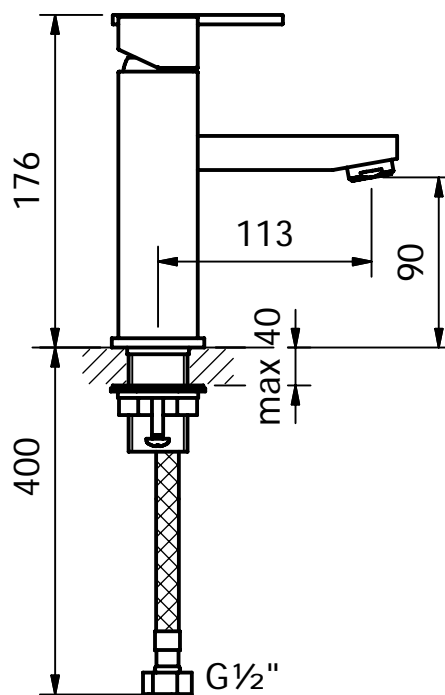

CRESTIAL™
Wasser Musik

Series Pepita

Single lever basin mixer 1/2", ceramic cartridge, pop-up waste 1 1/4", hot/cold flexible feed tubes (smooth body, without waste assembly)

C33142

CRESTIAL™
Wasser Musik

Series Pepita

Single lever basin mixer 1/2", ceramic cartridge, pop-up waste 1 1/4", hot/cold flexible feed tubes

C33143