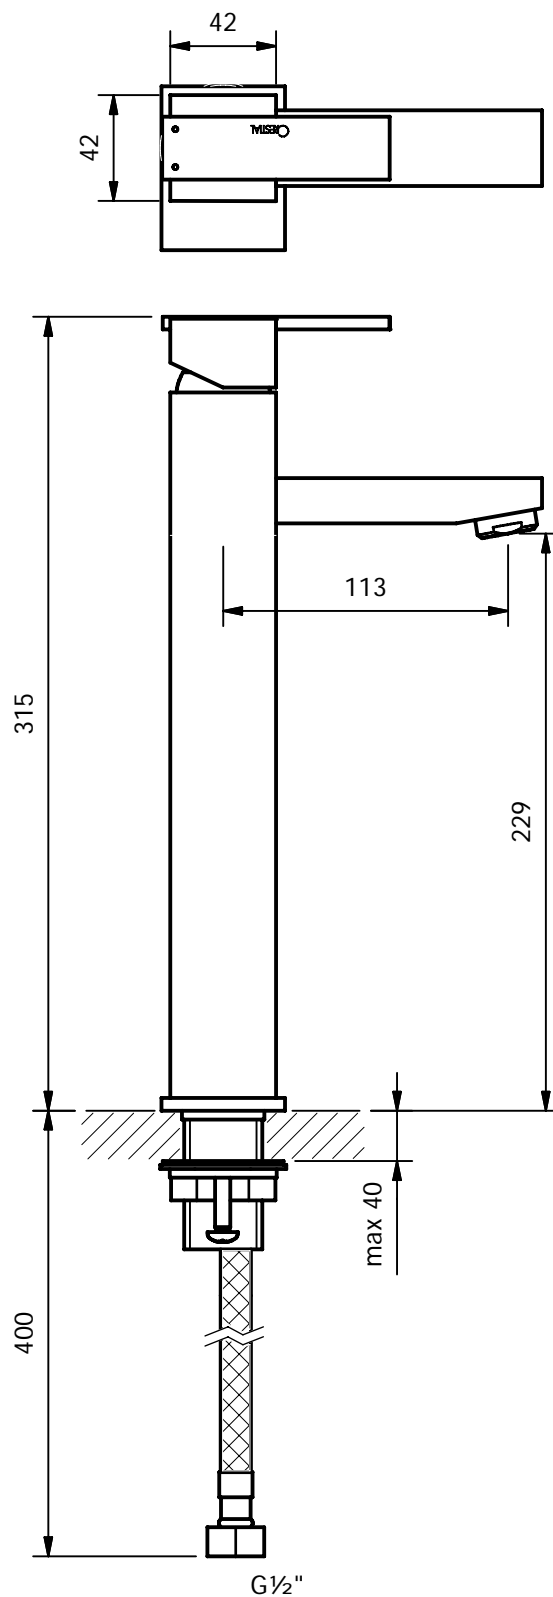

CRESTIAL™  
Wasser Musik

Series PEPITA  
C33144

Single lever extended height basin mixer 1/2", ceramic cartridge,  
flexible feed tubes 1/2"