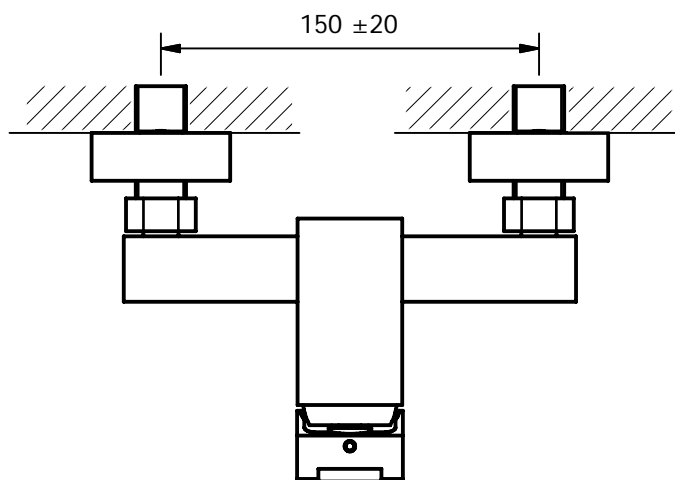

CRESTIAL™
Wasser Musik

Series PEPITA
C33521

Single lever exposed shower mixer 1/2", ceramic cartridge, shower outlet 1/2",
S-unions 1/2" x 1/2"