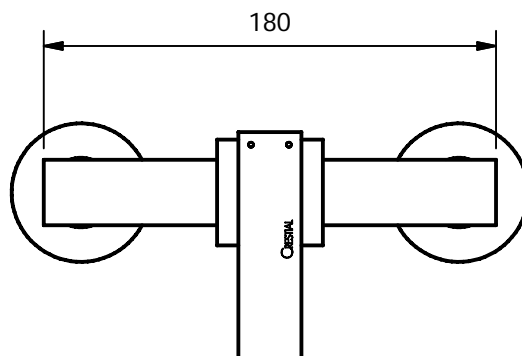

CRESTIAL™
Wasser Musik

Series PEPITA
C33521

Single lever exposed shower mixer 1/2", ceramic cartridge, shower outlet 1/2",
S-unions 1/2" x 1/2"