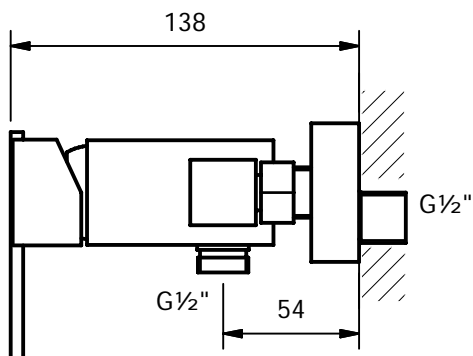

CRESTIAL™
Wasser Musik

Series PEPITA
C33521

Single lever exposed shower mixer 1/2", ceramic cartridge, shower outlet 1/2",
S-unions 1/2" x 1/2"