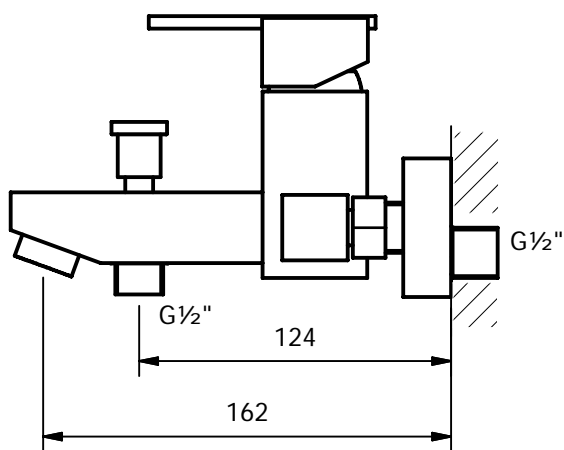

CRESTIAL™
Wasser Musik

Series PEPITA
C33524

Single lever exposed bath shower mixer 1/2", ceramic cartridge,
automatic diverter, shower outlet 1/2", S-unions 1/2" x 1/2"