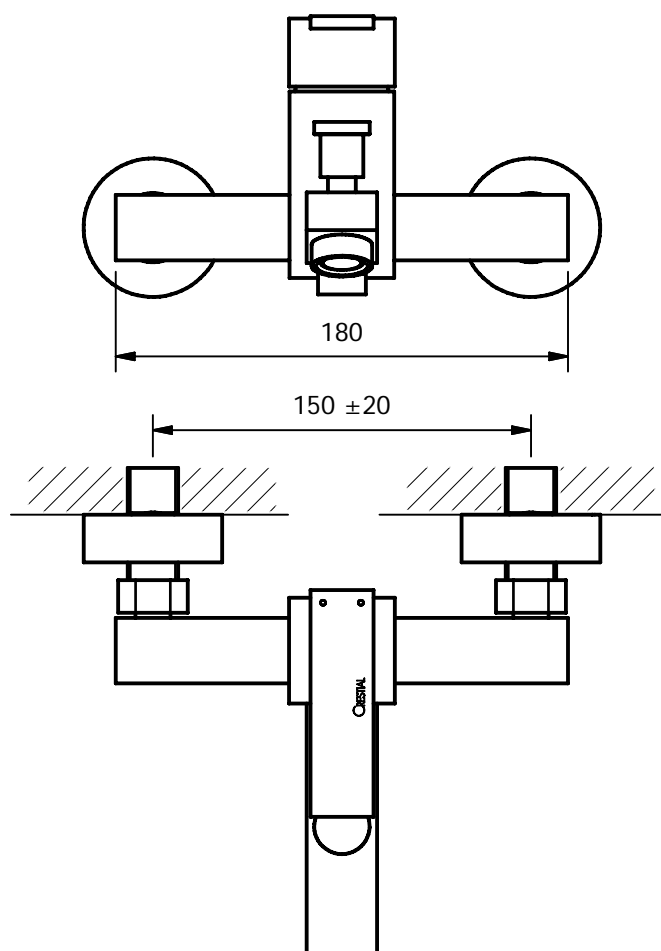

CRESTIAL™
Wasser Musik

Series PEPITA
C33524

Single lever exposed bath shower mixer 1/2", ceramic cartridge,
automatic diverter, shower outlet 1/2", S-unions 1/2" x 1/2"