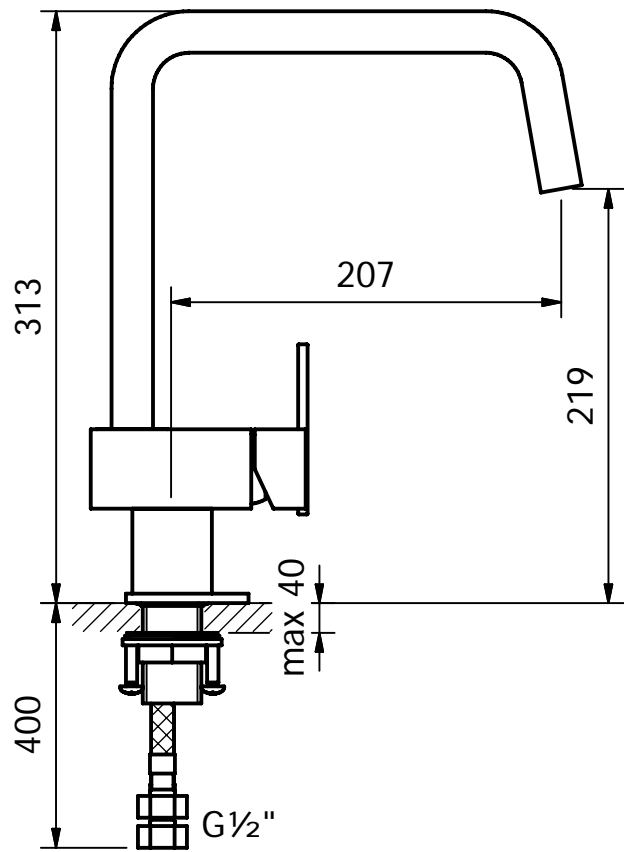

# CRESTIAL™

Wasser Musik

Single lever sink mixer 1/2", ceramic cartridge, swivel spout, hot/cold flexible feed tubes

C33786