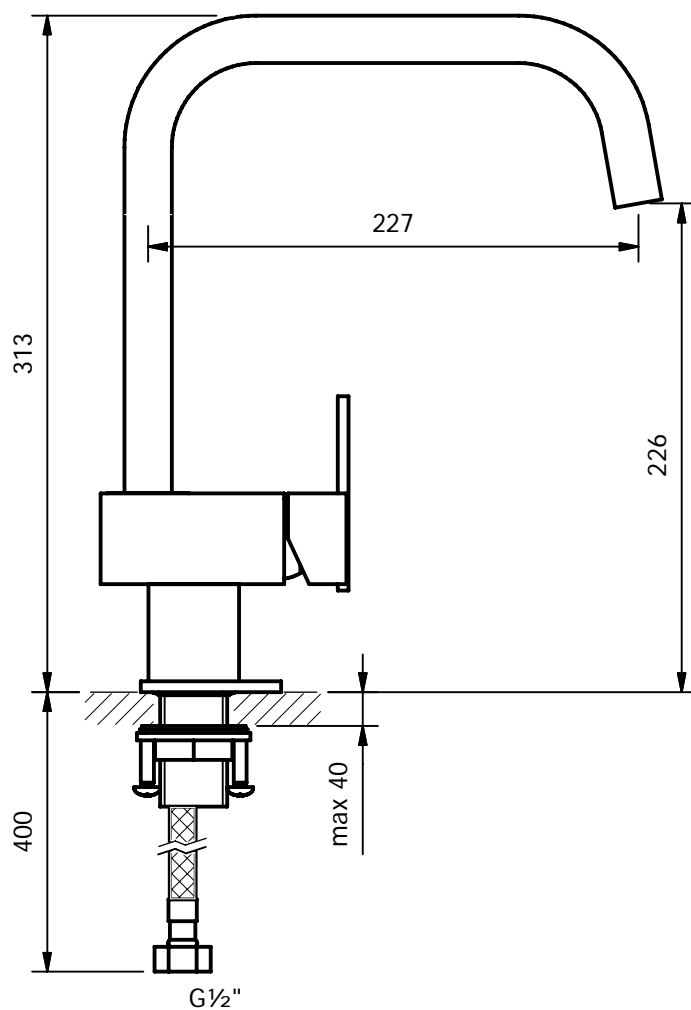

CRESTIAL™
Wasser Musik

Series PEPITA
C33786

Single lever sink mixer 1/2", ceramic cartridge, swivel spout,
flexible feed tubes 1/2"