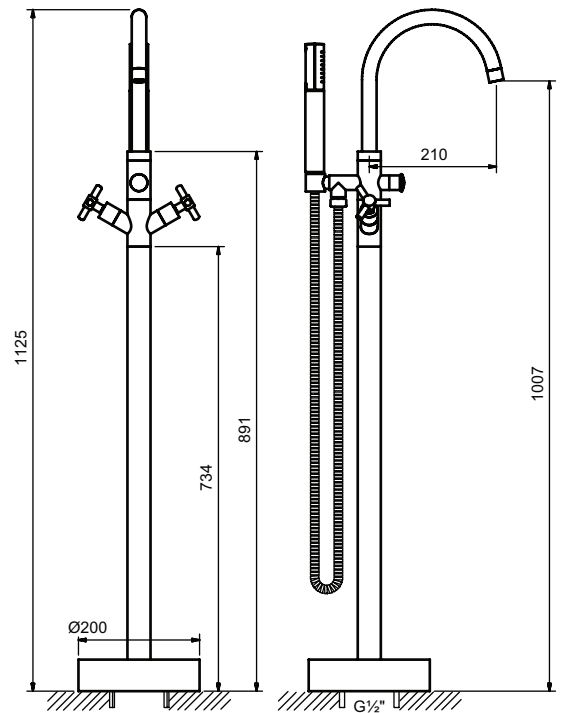

# CRESTIAL<sup>TM</sup>

Wasser Musik

C20566  
Bath / Shower Mixer

C20311  
Basin Mixer

C20510  
Bath / Shower Mixer

C20203 / C20204  
Concealed Valves

C20512  
Bath Mixer

**C20510 Bath/shower mixer**  
4-hole deck mounted bath/shower mixer 1/2" with ceramic headparts 1/2", flexible feed tubes, diverter, swivel spout and pull out handshower C28104

**C20512 Bath mixer**  
3-hole deck mounted bath mixer 1/2" with ceramic headparts 1/2", flexible feed tubes and swivel spout

**C20311 Basin mixer**  
3-hole deck mounted basin mixer 1/2", with ceramic headparts 1/2", flexible feed tubes and pop-up waste set

**C20203 (H) / C20204 (C) Concealed valves**  
Concealed valves with G1/2" connections, 1/2" ceramic headparts

**C20566 Bath/shower mixer**  
Floor mounted bath/shower mixer 1/2" with ceramic headparts 1/2", manual diverter, swivel spout, C28302 metal hose and handshower C28104