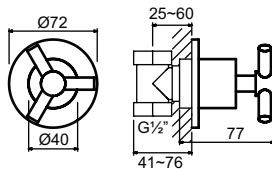

# CRESTIAL<sup>TM</sup>

Wasser Musik

C20566  
Bath / Shower Mixer

C20311  
Basin Mixer

C20510  
Bath / Shower Mixer

C20203 / C20204  
Concealed Valves

C20512  
Bath Mixer

**C20510 Bath/shower mixer**  
4-hole deck mounted bath/shower mixer 1/2" with ceramic headparts 1/2", flexible feed tubes, diverter, swivel spout and pull out handshower C28104

**C20512 Bath mixer**  
3-hole deck mounted bath mixer 1/2" with ceramic headparts 1/2", flexible feed tubes and swivel spout

**C20311 Basin mixer**  
3-hole deck mounted basin mixer 1/2", with ceramic headparts 1/2", flexible feed tubes and pop-up waste set