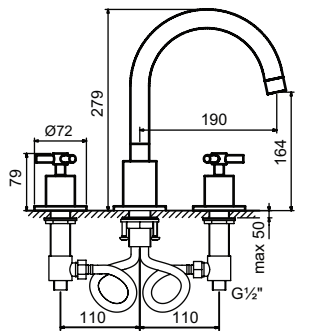

# CRESTIAL<sup>TM</sup>

Wasser Musik

C20566  
Bath / Shower Mixer

C20311  
Basin Mixer

C20510  
Bath / Shower Mixer

C20203 / C20204  
Concealed Valves

C20512  
Bath Mixer

**C20510 Bath/shower mixer**  
4-hole deck mounted bath/shower mixer 1/2" with ceramic headparts 1/2", flexible feed tubes, diverter, swivel spout and pull out handshower C28104

**C20512 Bath mixer**  
3-hole deck mounted bath mixer 1/2" with ceramic headparts 1/2", flexible feed tubes and swivel spout

**C20311 Basin mixer**  
3-hole deck mounted basin mixer 1/2", with ceramic headparts 1/2", flexible feed tubes and pop-up waste set

**C20203 (H) / C20204 (C) Concealed valves**  
Concealed valves with G1/2" connections, 1/2" ceramic headparts

**C20566 Bath/shower mixer**  
Floor mounted bath/shower mixer 1/2" with ceramic headparts 1/2", manual diverter, swivel spout, C28302 metal hose and handshower C28104