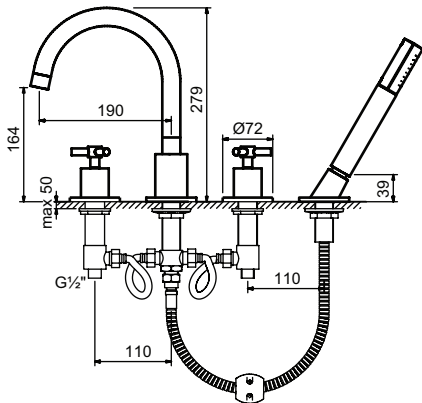

# CRESTIAL<sup>TM</sup>

Wasser Musik

C20566  
Bath / Shower Mixer

C20311  
Basin Mixer

C20510  
Bath / Shower Mixer

C20203 / C20204  
Concealed Valves

C20512  
Bath Mixer

**C20510 Bath/shower mixer**  
4-hole deck mounted bath/shower mixer 1/2" with ceramic headparts 1/2", flexible feed tubes, diverter, swivel spout and pull out handshower C28104

**C20512 Bath mixer**  
3-hole deck mounted bath mixer 1/2" with ceramic headparts 1/2", flexible feed tubes and swivel spout

**C20311 Basin mixer**  
3-hole deck mounted basin mixer 1/2", with ceramic headparts 1/2", flexible feed tubes and pop-up waste set

**C20203 (H) / C20204 (C) Concealed valves**  
Concealed valves with G1/2" connections, 1/2" ceramic headparts

**C20566 Bath/shower mixer**  
Floor mounted bath/shower mixer 1/2" with ceramic headparts 1/2", manual diverter, swivel spout, C28302 metal hose and handshower C28104