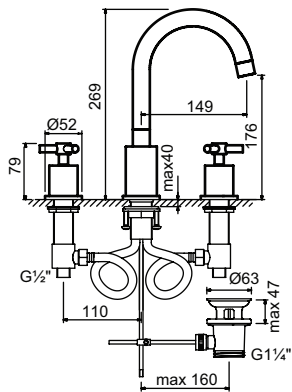

# CRESTIAL<sup>TM</sup>

Wasser Musik

C20566  
Bath / Shower Mixer

C20311  
Basin Mixer

C20510  
Bath / Shower Mixer

C20203 / C20204  
Concealed Valves

C20512  
Bath Mixer

**C20510 Bath/shower mixer**  
4-hole deck mounted bath/shower mixer 1/2" with ceramic headparts 1/2", flexible feed tubes, diverter, swivel spout and pull out handshower C28104

**C20512 Bath mixer**  
3-hole deck mounted bath mixer 1/2" with ceramic headparts 1/2", flexible feed tubes and swivel spout

**C20311 Basin mixer**  
3-hole deck mounted basin mixer 1/2", with ceramic headparts 1/2", flexible feed tubes and pop-up waste set

**C20203 (H) / C20204 (C) Concealed valves**  
Concealed valves with G1/2" connections, 1/2" ceramic headparts

**C20566 Bath/shower mixer**  
Floor mounted bath/shower mixer 1/2" with ceramic headparts 1/2", manual diverter, swivel spout, C28302 metal hose and handshower C28104