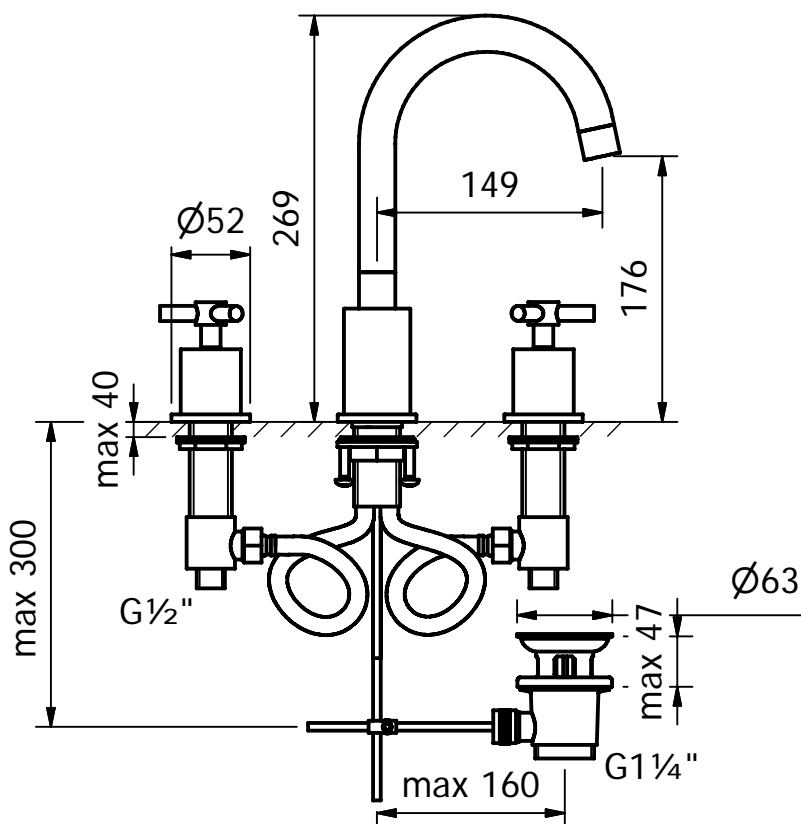

## Series Tritone

3 hole deck mounted basin mixer ½", ceramic headparts, swivel spout, pop-up waste 1¼"

C20311