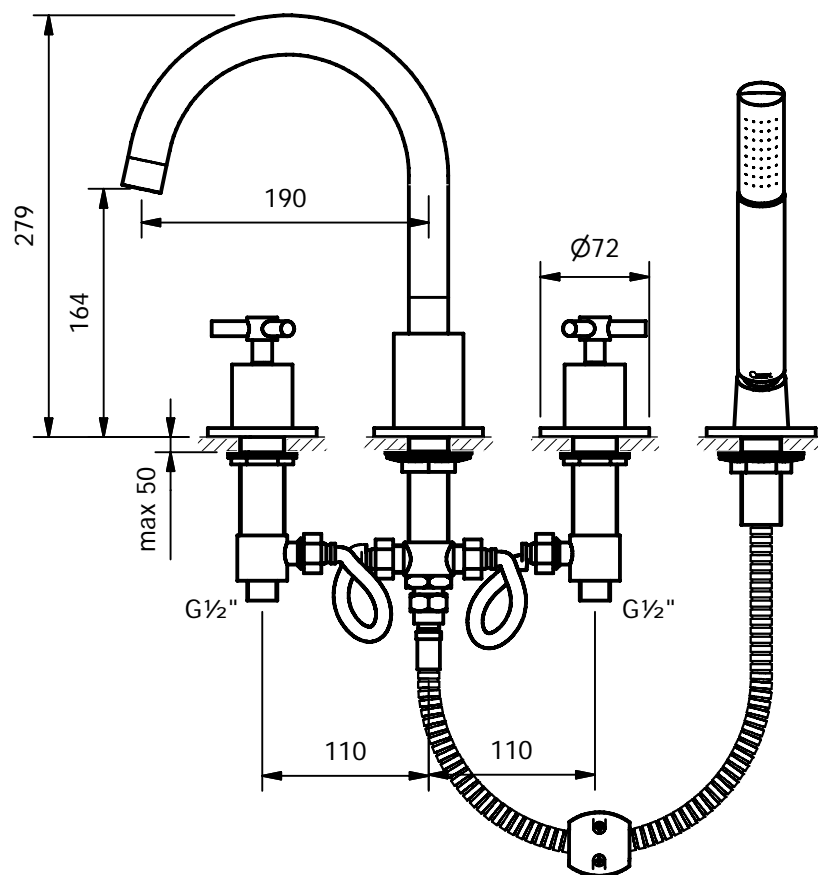

CRESTIAL™
Wasser Musik

Series TRITONE
C20510

4 hole deck mounted bath mixer $\frac{1}{2}$ ", ceramic headparts, swivel spout, diverter, pull out handshower, metal hose