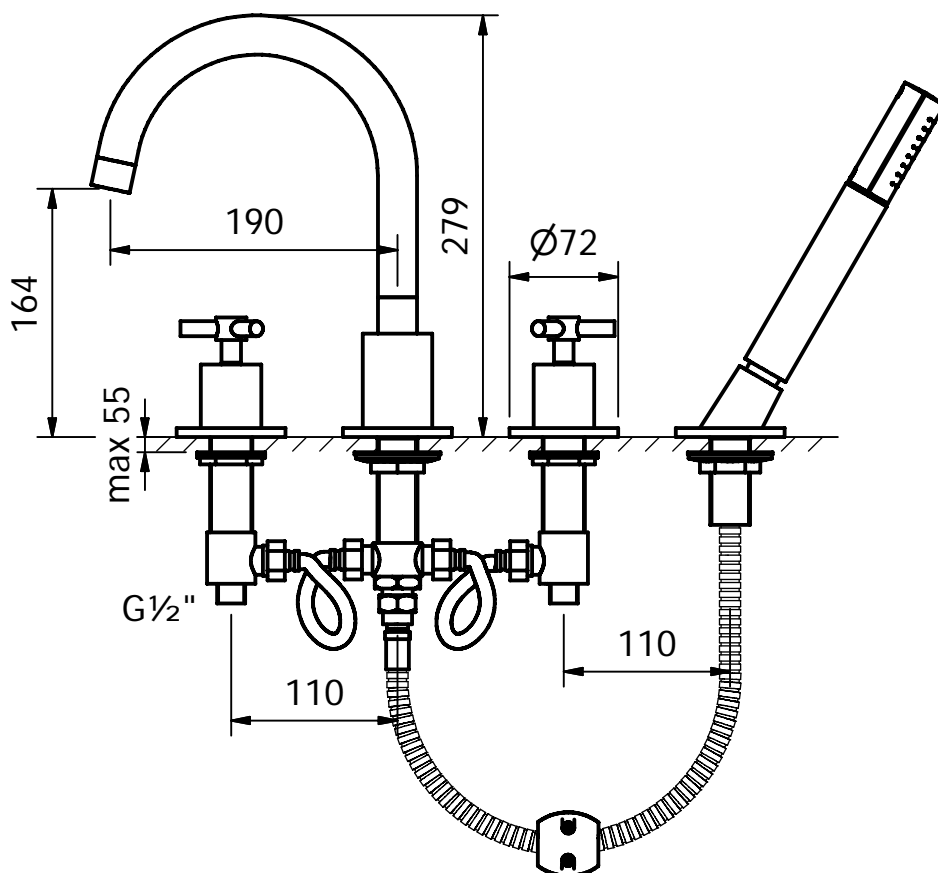

## Series Tritone

4 hole deck mounted bath mixer  $\frac{1}{2}$ ", ceramic headparts, swivel spout, diverter, C28104 pull out handshower

C20510