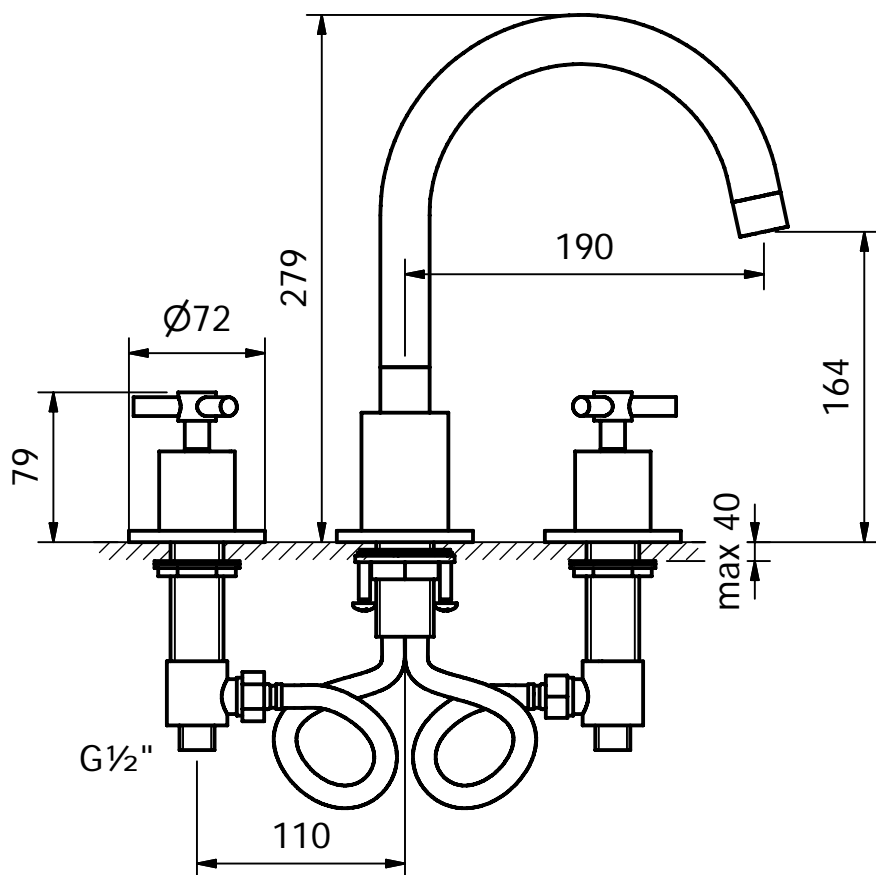

CRESTIAL™
Wasser Musik

Series Tritone

3 hole deck mounted bath mixer 1/2", ceramic headparts, swivel spout

C20512