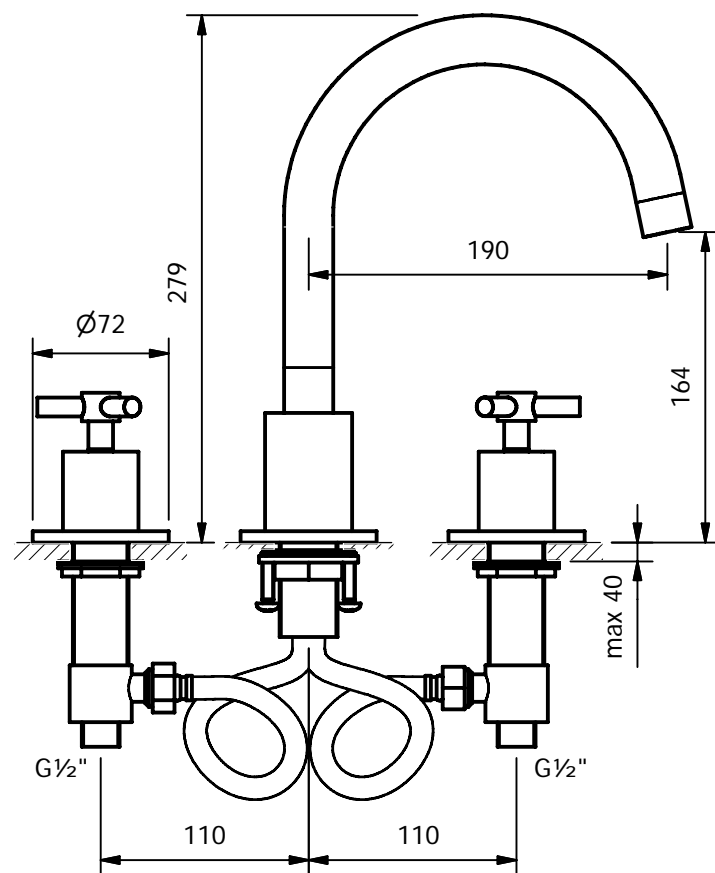

CRESTIAL™  
Wasser Musik

Series TRITONE  
C20512

3 hole deck mounted bath mixer  $\frac{1}{2}"$ , ceramic headparts, swivel spout