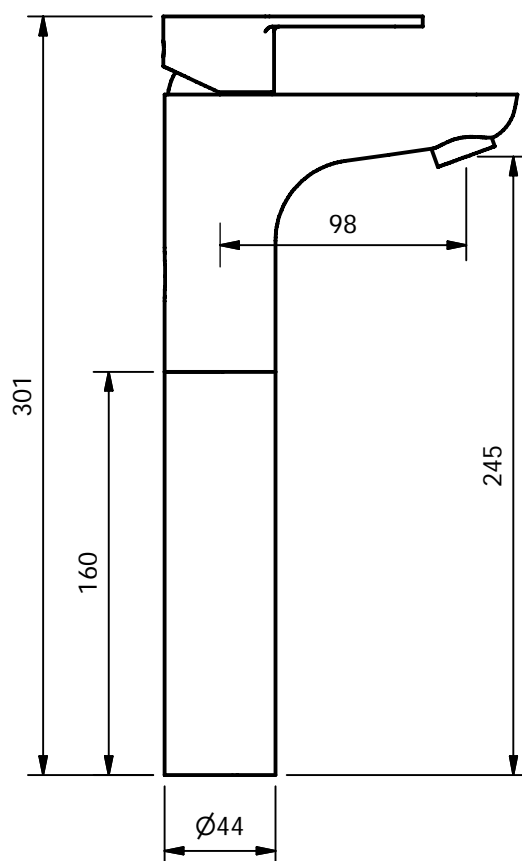

**CRESTIAL**<sup>TM</sup>  
Wasser Musik

Series VISION A  
C33162 + C18000  
C33163 + C18000

Single lever basin mixer ½", 160mm faucet column set