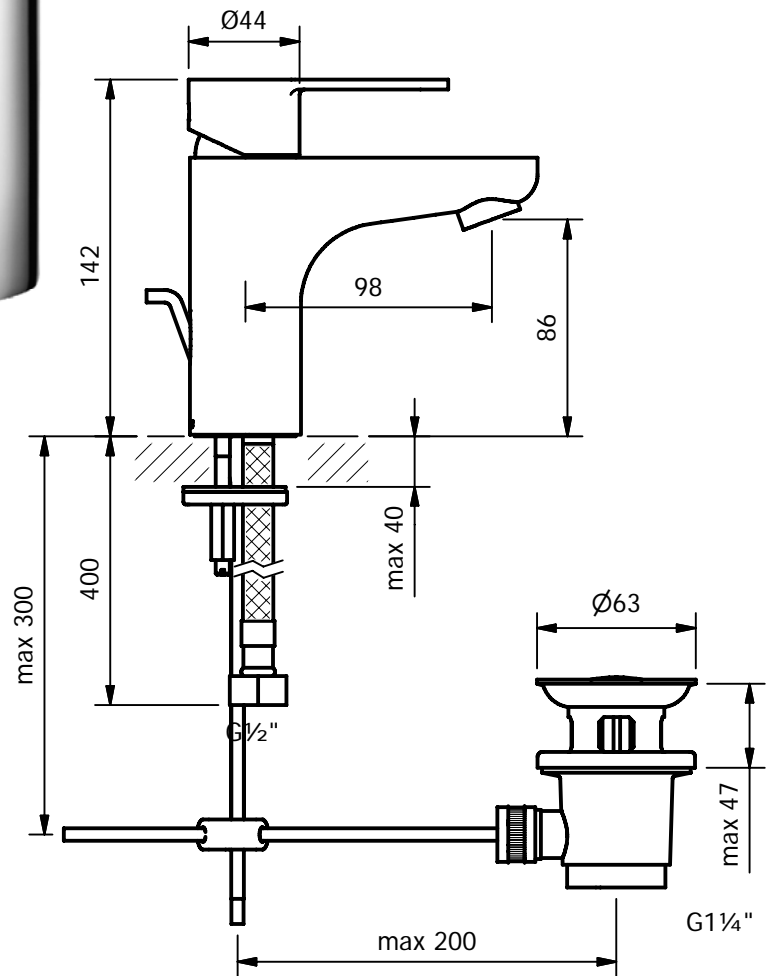

CRESTIAL™
Wasser Musik

Series VISION A
C33162

Single lever basin mixer 1/2", ceramic cartridge, flexible feed tubes 1/2",
(smooth body, without waste set)

Series VISION A C33163

Single lever basin mixer $1/2''$, ceramic cartridge, pop-up waste $1/4''$, flexible feed tubes $1/2''$