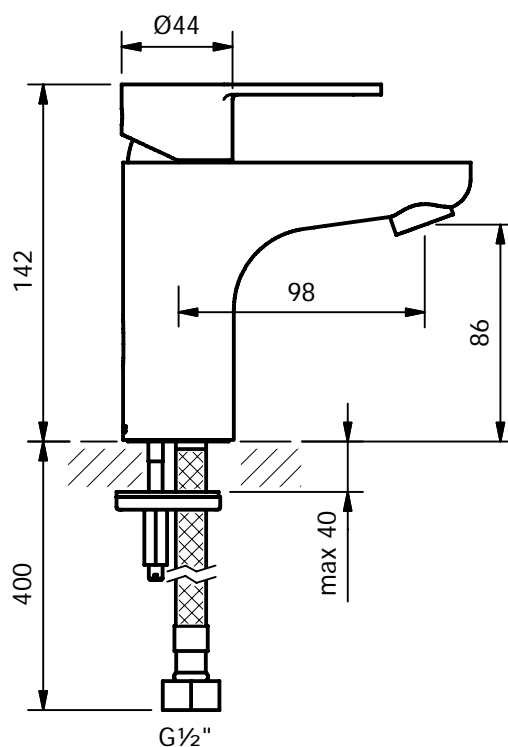

CRESTIAL™
Wasser Musik

Series VISION A
C33162

Single lever basin mixer 1/2", ceramic cartridge, flexible feed tubes 1/2",
(smooth body, without waste set)

Series VISION A C33163

Single lever basin mixer $1/2''$, ceramic cartridge, pop-up waste $1/4''$, flexible feed tubes $1/2''$