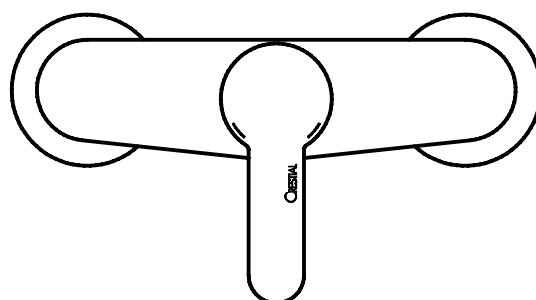

# CRESTIAL™

Wasser Musik

## Series VISION A C33531

Single lever exposed shower mixer  $\frac{1}{2}$ " , ceramic cartridge, shower outlet  $\frac{1}{2}$ " ,  
S-unions  $\frac{1}{2}$ " x  $\frac{3}{4}$ "