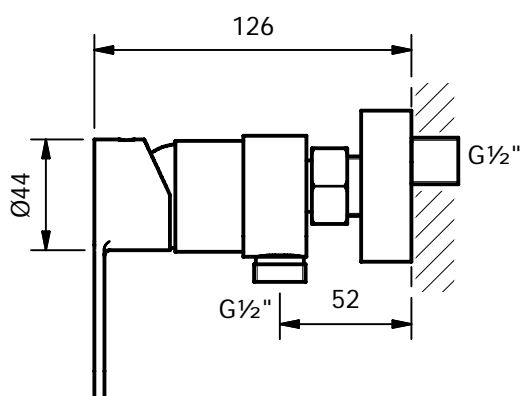

## Series VISION A C33531

Single lever exposed shower mixer  $\frac{1}{2}$ " , ceramic cartridge, shower outlet  $\frac{1}{2}$ " ,  
S-unions  $\frac{1}{2}$ " x  $\frac{3}{4}$ "