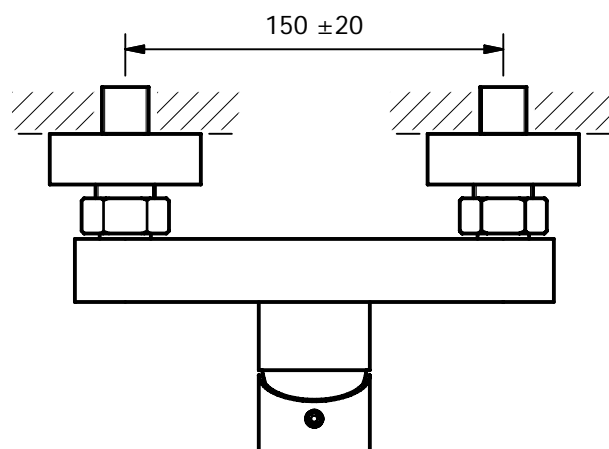

## Series VISION A C33531

Single lever exposed shower mixer  $\frac{1}{2}$ " , ceramic cartridge, shower outlet  $\frac{1}{2}$ " ,  
S-unions  $\frac{1}{2}$ " x  $\frac{3}{4}$ "