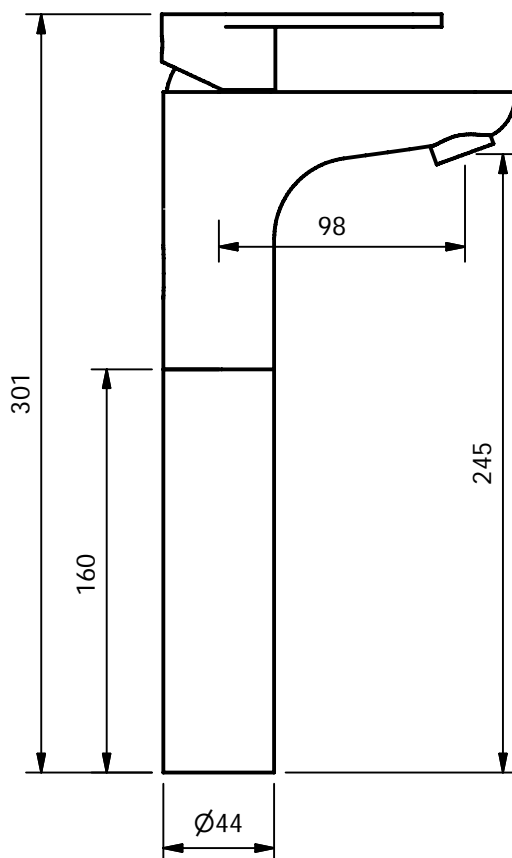

**CRESTIAL™**  
Wasser Musik

Series VISION T  
C33172 + C18000  
C33173 + C18000

Single lever basin mixer ½", 160mm faucet column set