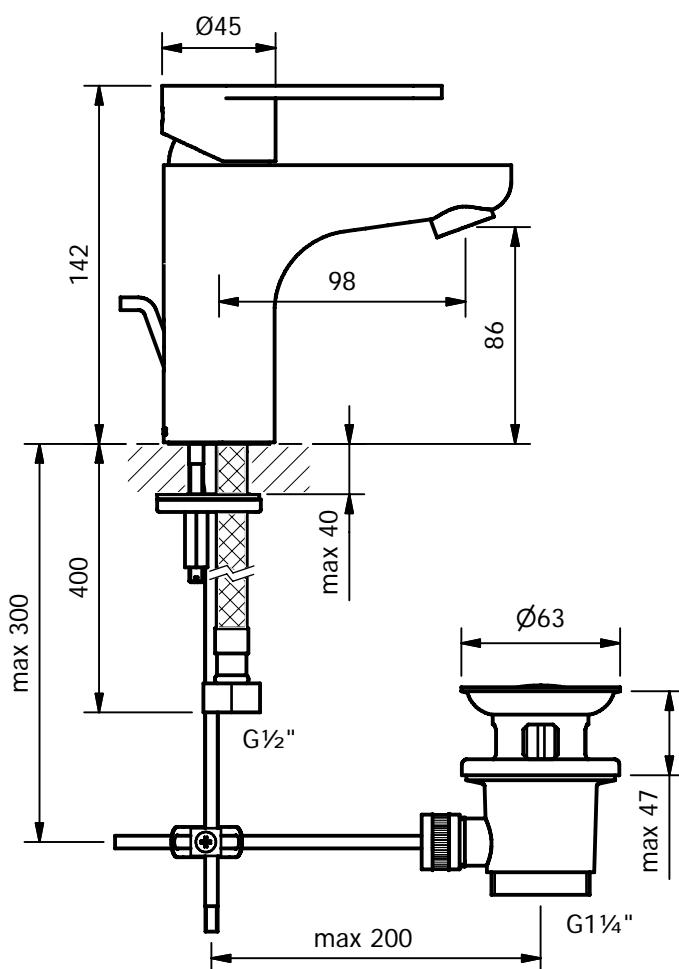

**CRESTIAL™**  
Wasser Musik

Series VISION T  
C33172

Single lever basin mixer 1/2", ceramic cartridge, flexible feed tubes 1/2",  
(smooth body, without waste set)

## Series VISION T C33173

Single lever basin mixer  $\frac{1}{2}$ ", ceramic cartridge, pop-up waste  $1\frac{1}{4}$ ",  
flexible feed tubes  $\frac{1}{2}$ "