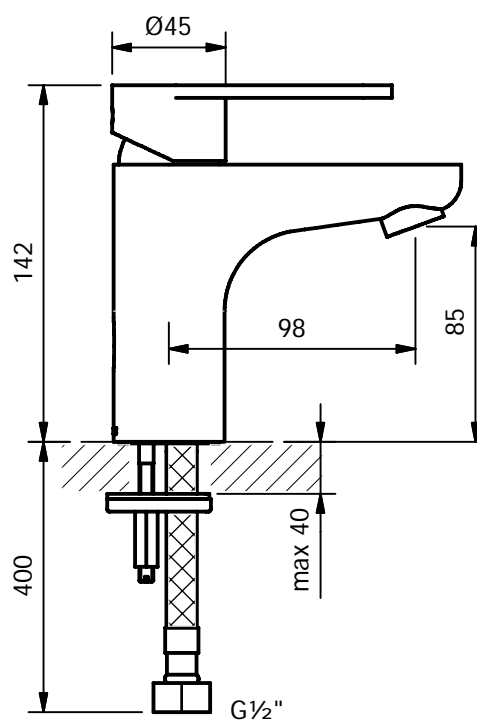

**CRESTIAL™**  
Wasser Musik

Series VISION T  
C33172

Single lever basin mixer 1/2", ceramic cartridge, flexible feed tubes 1/2",  
(smooth body, without waste set)

## Series VISION T C33173

Single lever basin mixer  $\frac{1}{2}$ ", ceramic cartridge, pop-up waste  $1\frac{1}{4}$ ",  
flexible feed tubes  $\frac{1}{2}$ "